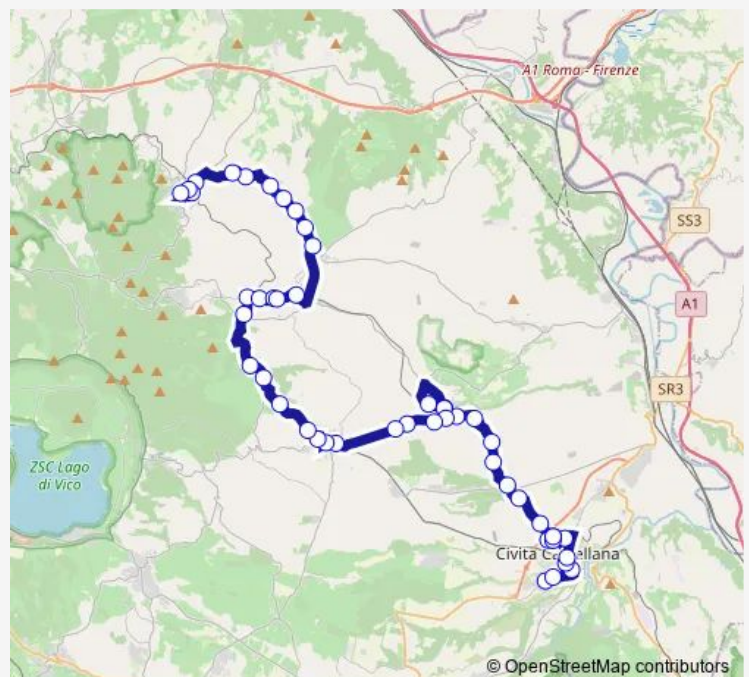

Route schedule

Civita | Via Roma Via Priati # f2116 — Soriano | Via Stazione Via Giardino # f1467

| | |
|-----------|-------|
| Monday | 14:05 |
| Tuesday | 14:05 |
| Wednesday | 14:05 |
| Thursday | 14:05 |
| Friday | 14:05 |
| Saturday | — |
| Sunday | — |

Route info

Direction: Civita | Via Roma Via Priati # f2116

Stops: 48

Trip Duration: 1 hour 5 min

Corchiano | Via Fabrica Via Don Sturzo # f1861

Fabrica | Via Corchiano (Bandita) # f1859

Fabrica | Via Corchiano (Bandita) # f15310