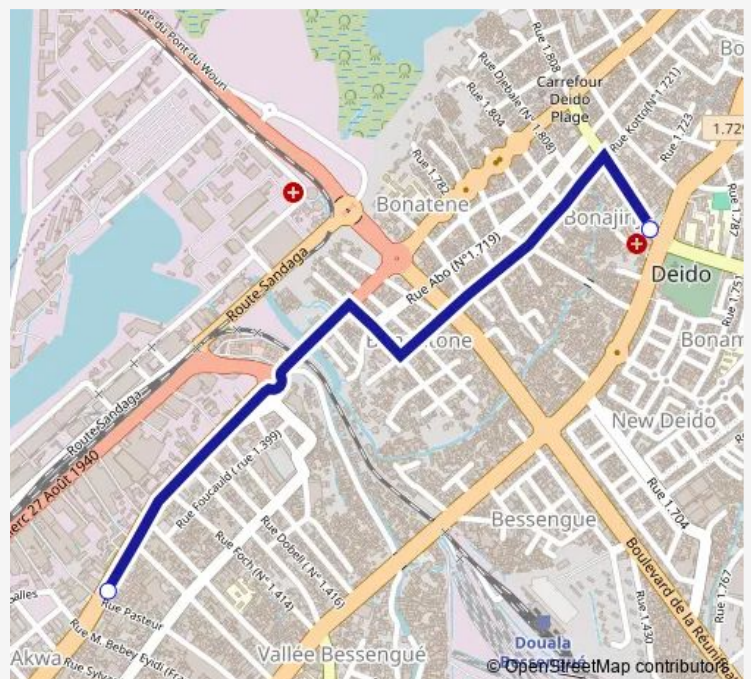

Communal Taxi Service Immeuble Socar to Carrefour Ecole Publique

[Go to website](#)

Direction

Immeuble Socar — Hôpital de district de Deido

2 stops

[Open route schedule](#)

Immeuble Socar

Hôpital de district de Deido

Route schedule

Immeuble Socar — Hôpital de district de Deido

Monday	10:04
Tuesday	10:04
Wednesday	10:04
Thursday	10:04
Friday	10:04
Saturday	10:04
Sunday	10:04

Route info

Direction: Immeuble Socar

Stops: 2

Trip Duration: 0 hour 10 min

Immeuble Socar to Carrefour Ecole Publique

Communal Taxi Service time schedules and route maps are available in an offline PDF at busmaps.com. Use the busmaps.com website to see live bus times, train schedule or subway schedule, and step-by-step directions for all public transit in Douala