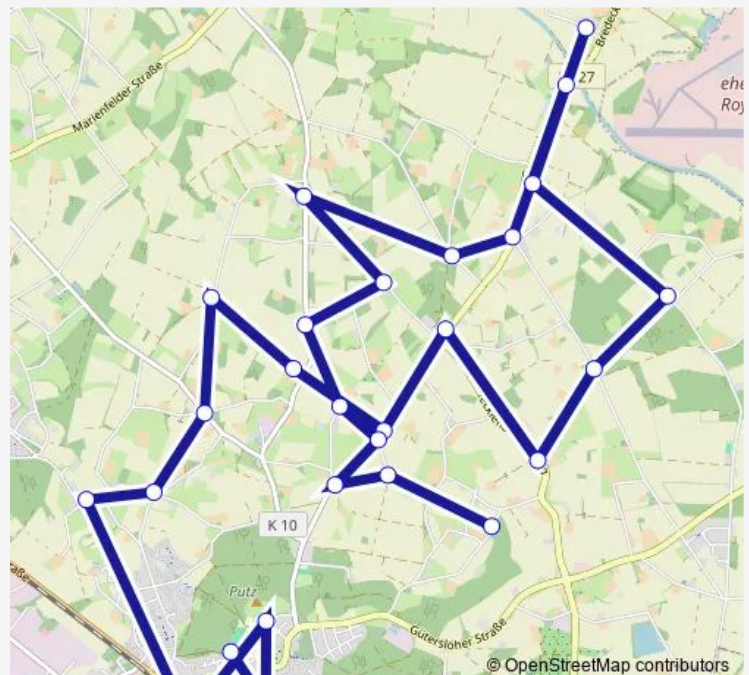

HC-Quenhorn, Storksweg

HC-Quenhorn, Sandknapp

HC-Quenhorn, Bakenfelder

HC-Quenhorn, Gropp. S/Freede

HC-Quenhorn, Scharfes Eck

HC-Pixel, Teck.Weg/Vielstätte

HC-Pixel, St.-Michael-Schule

HC-Pixel, Pixeler Straße

### Route schedule

HC-Herzebrock, Bolandschule — HC-Pixel, Kohlheide

Monday 11:40-12:35

Tuesday 11:40-12:35

Wednesday 11:40-12:35

Thursday 11:40-12:35

Friday 11:40-12:35

Saturday —

### Route info

Direction: HC-Herzebrock, Bolandschule

Stops: 25

Trip Duration: 0 hour 48 min

HC-Groppel, Groppeler Str li

HC-Groppel, Deinert

HC-Groppel, Goldkuhle

HC-Pixel, Kohlheide