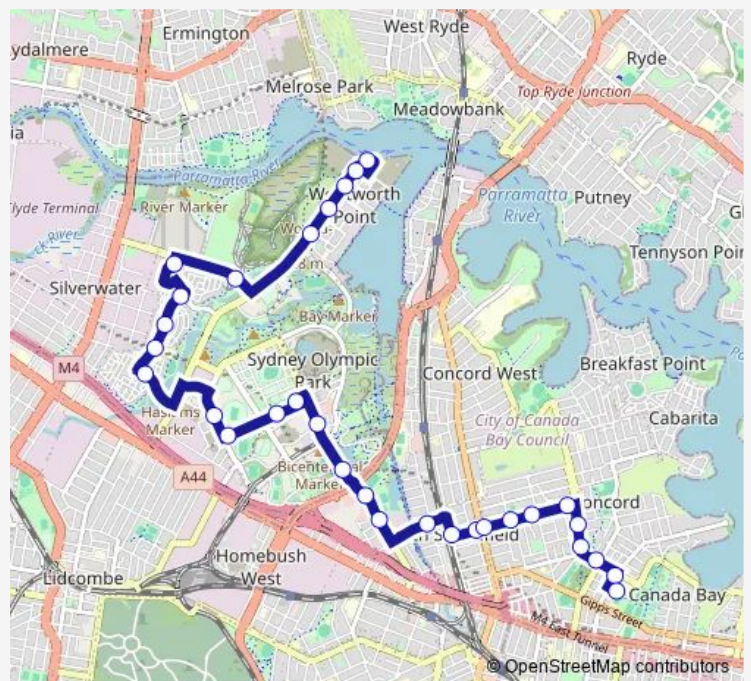

Newington Public School, Newington Bvd

John Ian Wing Pde After Newington Bvd

Accor Stadium, Edwin Flack Av

Dawn Fraser Av After Edwin Flack Av

Olympic Park Station, Dawn Fraser Av

Olympic Park Station, Park St

Australia Av Opp Figtree Dr

Bicentennial Park, Australia Av

Underwood Road Opp DFO Homebush

Underwood Rd Opp Coleman Av

Pomeroy St At George St

Queen St Opp North Strathfield Station

Route schedule

Sydney Olympic Park Wharf, Hill Rd — Concord High School, Stanley St

Monday	07:53
Tuesday	07:53
Wednesday	07:53
Thursday	07:53
Friday	—
Saturday	—
Sunday	—

Route info

Direction: Sydney Olympic Park Wharf, Hill Rd

Stops: 31

Trip Duration: 0 hour 37 min

761s — Concord High to Newington