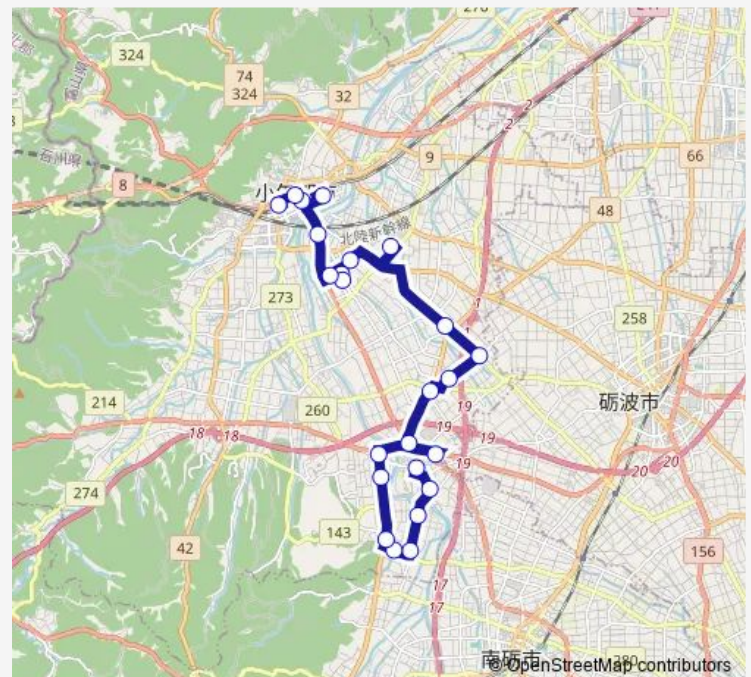

ピアゴ前

### Route schedule

津沢あんどんふれあい会館 — 石動駅北口

Monday 08:19

Tuesday 08:19

Wednesday 08:19

Thursday 08:19

Friday 08:19

Saturday —

### Route info

Direction: 津沢あんどんふれあい会館

Stops: 24

Trip Duration: 0 hour 50 min

津沢線

BusMaps

泉町

本町

## Route info

Direction: 津沢あんどんふれあい会館

Stops: 24

Trip Duration: 0 hour 50 min

津沢線 Bus time schedules and route maps are available in an offline PDF at [busmaps.com](https://busmaps.com). Use the [busmaps.com](https://busmaps.com) website to see live bus times, train schedule or subway schedule, and step-by-step directions for all public transit in Takaoka