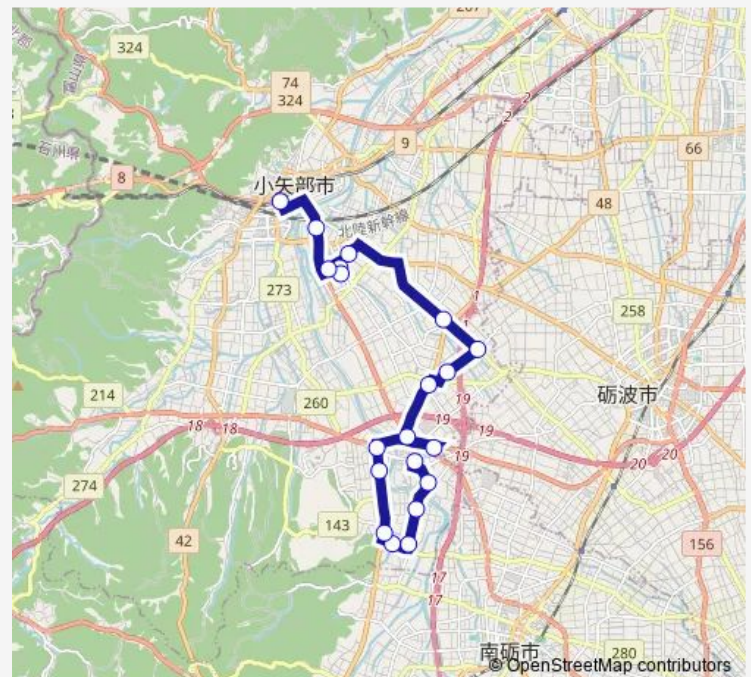

下後壱

下後壱中央

Ja本店・東部支店口

ケアハウスおやべ前

花水木前

保健福祉センター

茄子島

石動駅南口

Route schedule

津沢あんどんふれあい会館 — 石動駅南口

Monday 06:53

Tuesday 06:53

Wednesday 06:53

Thursday 06:53

Friday 06:53

Saturday —

Sunday —

Route info

Direction: 津沢あんどんふれあい会館

Stops: 20

Trip Duration: 0 hour 41 min

津沢線

津沢線 Bus time schedules and route maps are available in an offline PDF at busmaps.com. Use the busmaps.com website to see live bus times, train schedule or subway schedule, and step-by-step directions for all public transit in Tonami