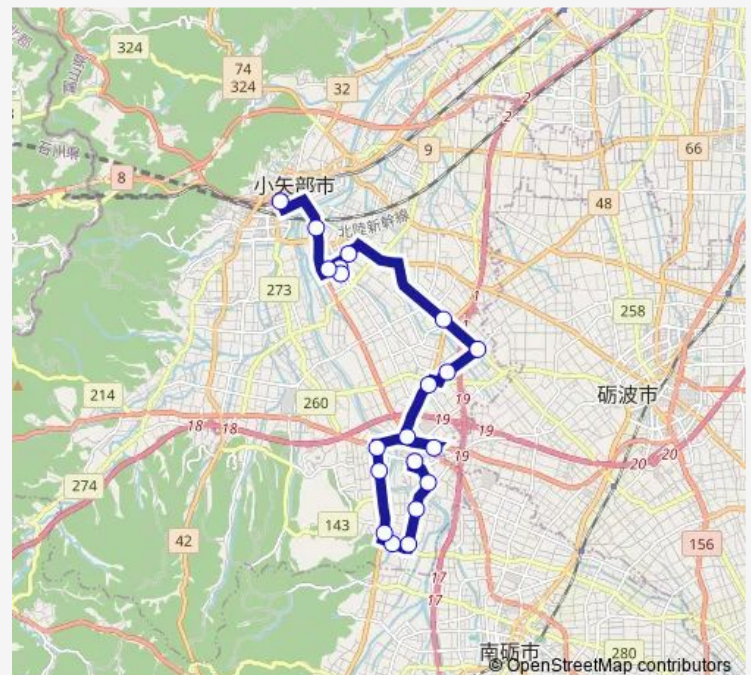

下後壱

下後壱中央

Ja本店・東部支店口

ケアハウスおやべ前

花水木前

保健福祉センター

茄子島

石動駅南口

Route schedule

津沢あんどんふれあい会館 — 石動駅南口

Monday 06:53

Tuesday 06:53

Wednesday 06:53

Thursday 06:53

Friday 06:53

Saturday —

Sunday —

Route info

Direction: 津沢あんどんふれあい会館

Stops: 20

Trip Duration: 0 hour 41 min

津沢線

BusMaps

津沢線 Bus time schedules and route maps are available in an offline PDF at busmaps.com. Use the busmaps.com website to see live bus times, train schedule or subway schedule, and step-by-step directions for all public transit in Takaoka