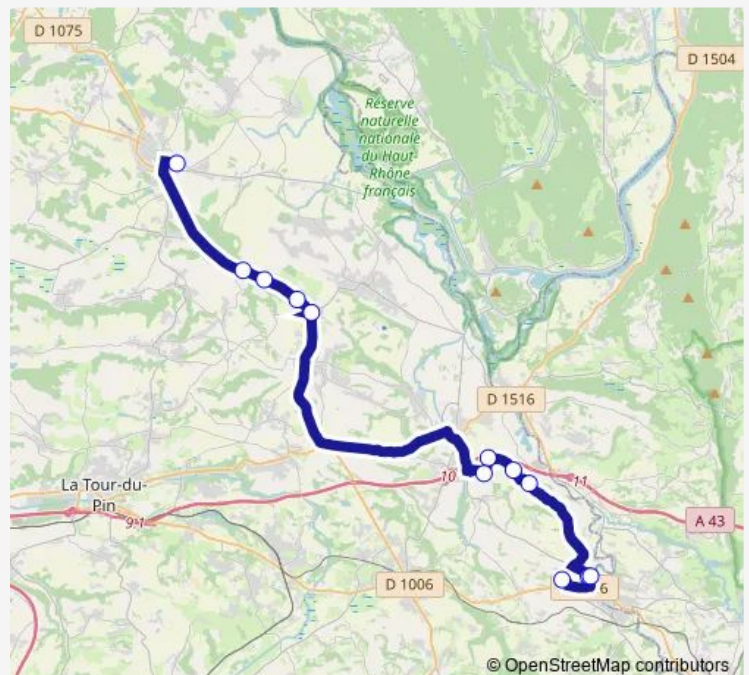

LE Perier

LE Petit Veyrins

Veyrins Gare

Chanet LE Bas

LE Chanet

LES Champagnes 2

Centre

College LE Guillon

Stops: 12

Trip Duration: 0 hour 50 min

Direction

College LE Guillon — Lycee Camille Corot

12 stops

[Open route schedule](#)

College LE Guillon

College J. D'ARC - C.E.Rural

Lycee Pravaz

Centre

LES Champagnes 2

LE Chanet

Chanet LE Bas

Veyrins Gare

LE Petit Veyrins

LE Perier

Friday 17:15

Saturday —

Sunday —

Route info

Direction: College LE Guillon

Stops: 12

Trip Duration: 0 hour 56 min

Direction