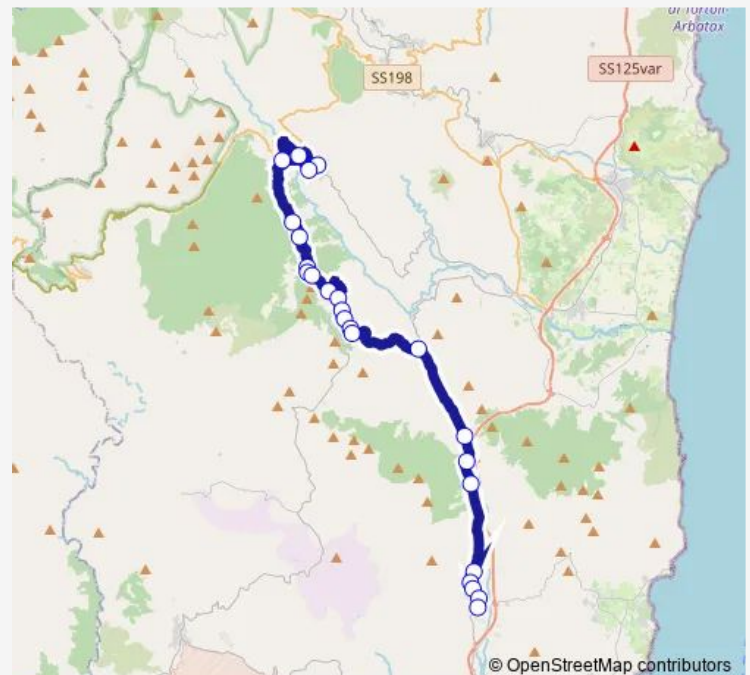

Saturday 07:15-09:28

Sunday —

Route info

Direction: Tertenia FR. Cimitero

Stops: 25

Trip Duration: 1 hour 19 min

Lanusei Marcusei

Lanusei Centro Aias

Lanusei Piazza Mameli

Lanusei Stazione

Direction

Tertenia Cimitero — Jerzu

10 stops

[Open route schedule](#)

Tertenia Cimitero

Tertenia VIA Roma 150

Friday 07:15-19:40

Saturday 07:15-19:40

Sunday —

Route info

Direction: Tertenia EX Caseificio

Stops: 35

Trip Duration: 1 hour 35 min

Arzana SAN Vincenzo

Wednesday 06:50-18:22

Thursday 06:50-18:22

Friday 06:50-18:22

Saturday 06:50-18:22

Sunday —

Route info

Direction: Gairo Sant'Elena

Stops: 24