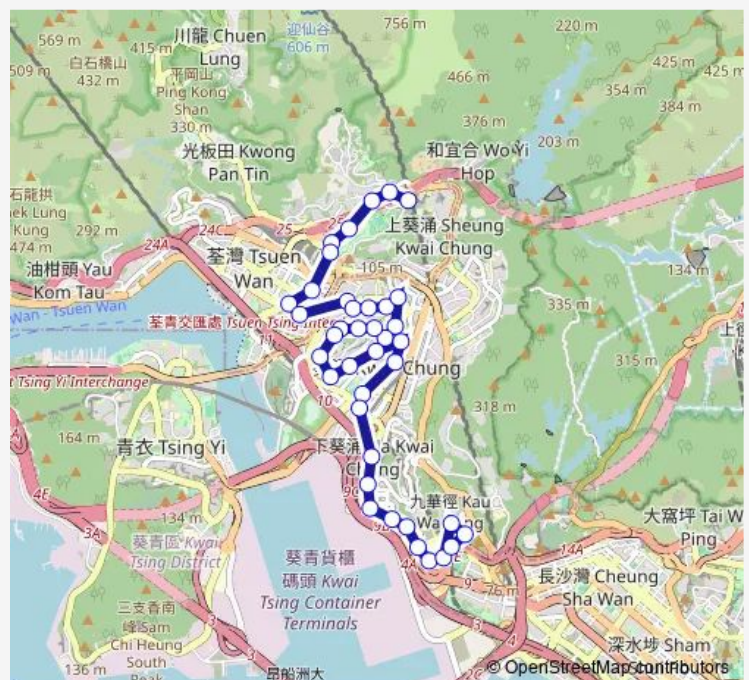

[Kmb] Kwai Hong Court Kwai Shing Circuit

[Kmb] Shing LOK House Kwai Shing Estate

[Kmb] South Kwai Chung Polyclinic

Route schedule

[Kmb+Ctb] LAI CHI KOK BUS Terminus/
Lai CHI Kok[[Kmb] LAI CHI KOK BUS Terminus — [Kmb] SAU Shan House Cheung Shan Estate

Monday	09:30
Tuesday	09:30
Wednesday	09:30
Thursday	09:30
Friday	09:30
Saturday	09:30
Sunday	09:30

Route info

Direction: [Kmb+Ctb] LAI CHI KOK BUS Terminus/
Lai CHI Kok[[Kmb] LAI CHI KOK BUS Terminus

Stops: 41

Trip Duration: 0 hour 53 min

■ 32H — Cheung Shan - LAI CHI Kok

[Kmb] Kwai Shing Swimming Pool

[Kmb] Block 6 Kwai Shing Estate

[Ctb] LU Kwong FAI Memorial School, Kwai Shing Circuit[[Kmb] LU Kwong FAI Memorial School