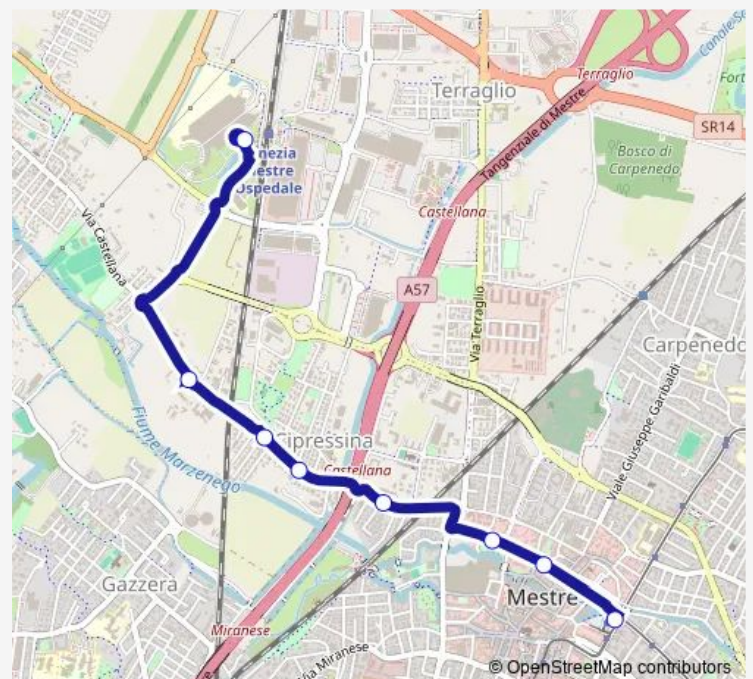

Bus 32h Ospedale dell'Angelo - Mestre Centro B7[Go to website](#)**Direction**

Ospedale dell'Angelo — Mestre Centro B7

8 stops

[Open route schedule](#)

Ospedale dell'Angelo

Castellana Bellotto

Castellana Piazzetta

Castellana Cipressina

Castellana Santa Chiara

Einaudi Castelvevchio

San Rocco Bruno

Mestre Centro B7

Route schedule

Ospedale dell'Angelo — Mestre Centro B7

Monday 21:46-22:16

Tuesday 21:46-22:16

Wednesday 21:46-22:16

Thursday 21:46-22:16

Friday 21:46-22:16

Saturday 21:46-22:16

Sunday —

Route info

Direction: Ospedale dell'Angelo

Stops: 8

Trip Duration: 0 hour 8 min

32h — Ospedale dell'Angelo - Mestre Centro B7

BusMaps

32h Bus time schedules and route maps are available in an offline PDF at busmaps.com. Use the busmaps.com website to see live bus times, train schedule or subway schedule, and step-by-step directions for all public transit in Venice