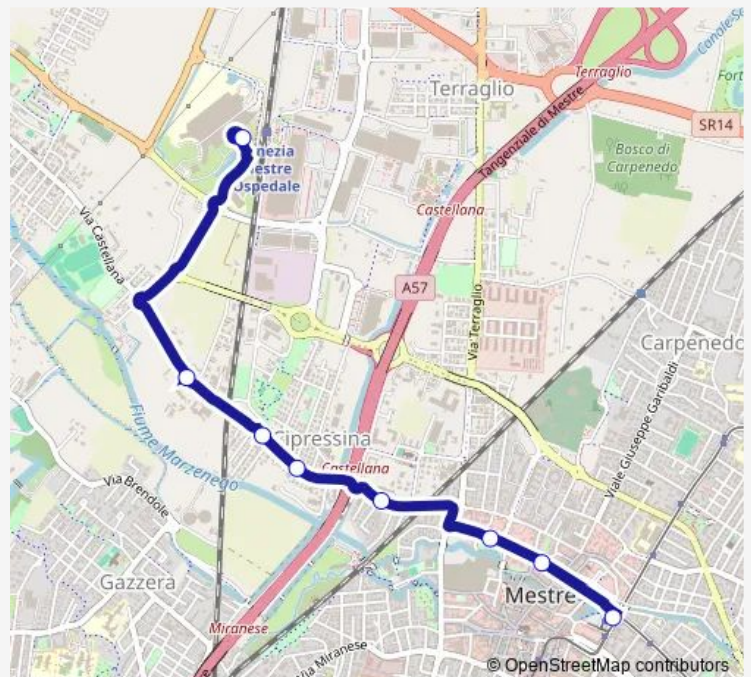

**Bus 32H Ospedale dell'Angelo - Mestre Centro B7**[Go to website](#)**Direction**

Ospedale dell'Angelo — Mestre Centro B7

8 stops

[Open route schedule](#)

Ospedale dell'Angelo

Castellana Bellotto

Castellana Piazzetta

Castellana Cipressina

Castellana Santa Chiara

Einaudi Castelvevchio

San Rocco Bruno

Mestre Centro B7

**Route schedule**

Ospedale dell'Angelo — Mestre Centro B7

Monday 21:46-22:16

Tuesday 21:46-22:16

Wednesday 21:46-22:16

Thursday 21:46-22:16

Friday 21:46-22:16

Saturday 21:46-22:16

Sunday —

**Route info**

Direction: Ospedale dell'Angelo

Stops: 8

Trip Duration: 0 hour 8 min

32H — Ospedale dell'Angelo - Mestre Centro B7

32H Bus time schedules and route maps are available in an offline PDF at [busmaps.com](https://busmaps.com). Use the [busmaps.com](https://busmaps.com) website to see live bus times, train schedule or subway schedule, and step-by-step directions for all public transit in Venice