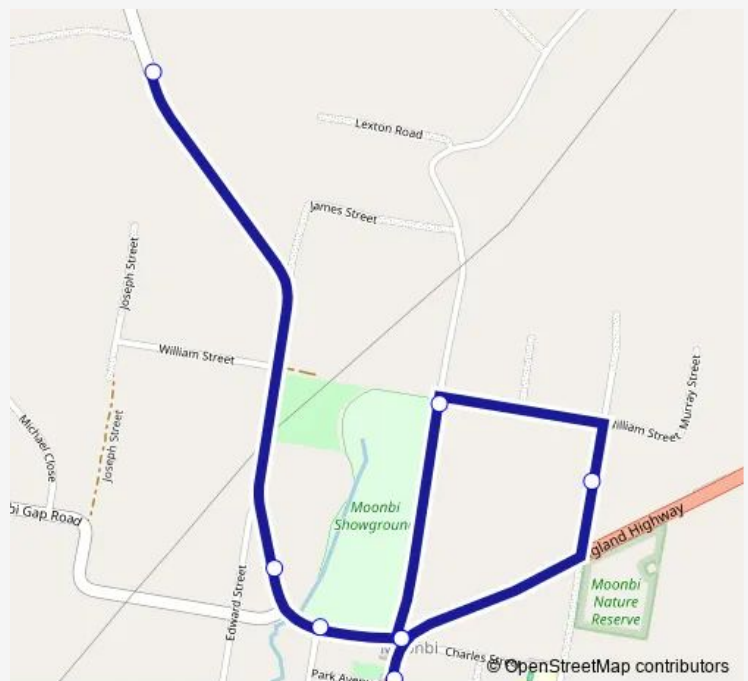

New England Gully Rd Before Moonbi Gap Rd

Charles St Opp River St

Charles St At New England Hwy

Wellington St Before William St

Gill St At William St

Charles St At New England Hwy

New England Hwy Opp Park Av

Route schedule

New England Gully Rd Opp Moonbi Common Rd — New England Hwy Opp Park Av

Monday	07:26
Tuesday	07:26
Wednesday	07:26
Thursday	07:26
Friday	07:26
Saturday	—
Sunday	—

Route info

Direction: New England Gully Rd Opp Moonbi Common Rd

Stops: 8

Trip Duration: 0 hour 9 min

Direction

Tamworth Station, Coach Stop — Tamworth South Public School, Woodward Av

20 stops

[Open route schedule](#)

Tamworth Station, Coach Stop

Brisbane St At Peel St

Bridge St Opp Carter St

Bridge St Opp Tamworth Shoppingworld

William St Before Dennison St

St Joseph's Primary School, Denison St

Bridge St At Belmore St

Phillip St At Gipps St

Phillip St At Mathews St

West's League Club, Phillip St