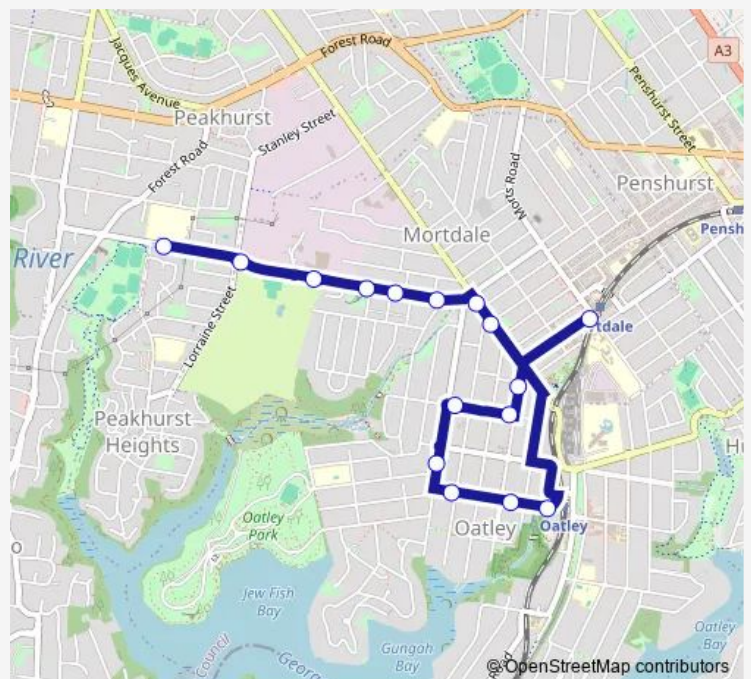

School Bus S107 Mortdale to Peakhurst Hs

[Go to website](#)

Direction

Mortdale Station, Pitt St, Stand A — Isaac St Opp Georges River College Peakhurst

16 stops

[Open route schedule](#)

Mortdale Station, Pitt St, Stand A

Mulga Rd At River Rd

Mulga Rd Before Woronora Pde

Mulga Rd At Myall St

Stevens Reserve, Gungah Bay Rd

Acacia St After Gungah Bay Rd

Acacia St At Woronora Pde

Woronora Pde Opp Mortdale-Oatley Baptist Church

Boundary Rd Opp Oxford St

Boundary Rd Before Gungah Bay Rd

Roberts Av At Cromdale St

Roberts Av At Bowman St

Beatty Reserve, Roberts Av

Roberts Av After Fairway Av

Roberts Av At Lorraine St

Isaac St Opp Georges River College Peakhurst

Route schedule

Mortdale Station, Pitt St, Stand A — Isaac St Opp Georges River College Peakhurst

Monday	08:07
Tuesday	08:07
Wednesday	08:07
Thursday	08:07
Friday	08:07
Saturday	—
Sunday	—

Route info

Direction: Mortdale Station, Pitt St, Stand A

Stops: 16

Trip Duration: 0 hour 15 min

S107 — Mortdale to Peakhurst Hs