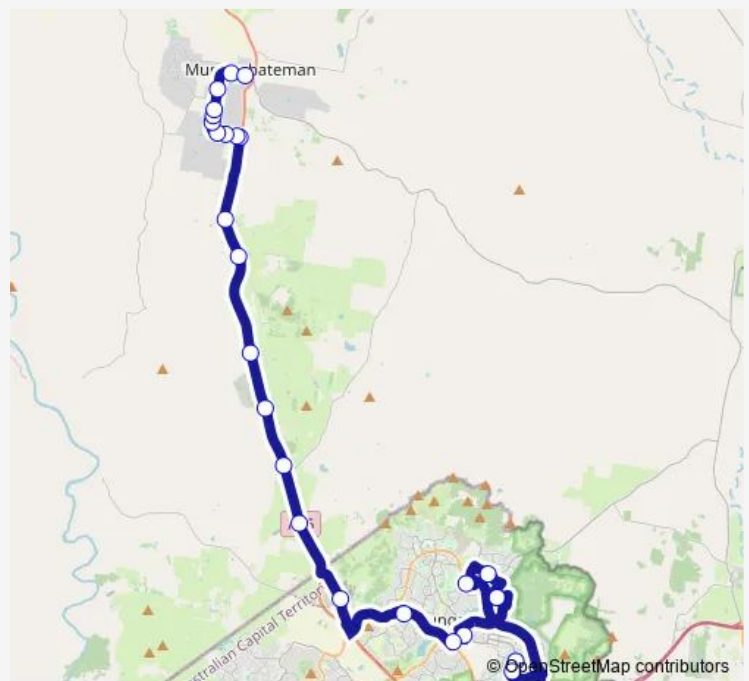

School Bus S107 Mother Teresa Primary to Murrumbateman via Hall Interchange (Bilby Service)

[Go to website](#)

Direction

Mother Teresa PS Wimmera St — South St Opp Vallance Dr

25 stops

[Open route schedule](#)

- Mother Teresa PS Wimmera St
- Harrison School Wimmera St
- Amaroo School, Katherine Av
- Neville Bonner PS, Mabo Blvd
- Burgmann Anglican School Forde Campus
- Gungahlin College, Warwick St
- Burgmann Anglican School Valley Campus
- John Paul College School Grounds
- Victoria St Before Gladstone St
- Barton Hwy Opp Spring Range Rd
- Barton Hwy At Rolfe Rd
- Barton Hwy At Kaveney's Rd
- Barton Hwy Opp Munday's Lane
- Barton Hwy After Casuarina Lane
- Barton Hwy Opp Gooda Creek Rd
- Barton Hwy At McIntosh Cct
- McIntosh Cct Opp Kinsman Dr
- McIntosh Cct At Scrubby Lane
- McIntosh Cct Opp George St
- McIntosh Cct At Acacia Way

Route schedule

Mother Teresa PS Wimmera St — South St Opp Vallance Dr

Monday	15:07
Tuesday	15:07
Wednesday	15:07
Thursday	15:07
Friday	15:07
Saturday	—
Sunday	—

Route info

Direction: Mother Teresa PS Wimmera St

Stops: 25

Trip Duration: 1 hour 21 min

S107 — Mother Teresa Primary to Murrumbateman via Hall Interchange (Bilby Service) **BusMaps**

Mcintosh Cct Opp Sylvia St

Mcintosh Cct Opp Nirta Dr

Mcintosh Cct Opp Woodleigh Dr