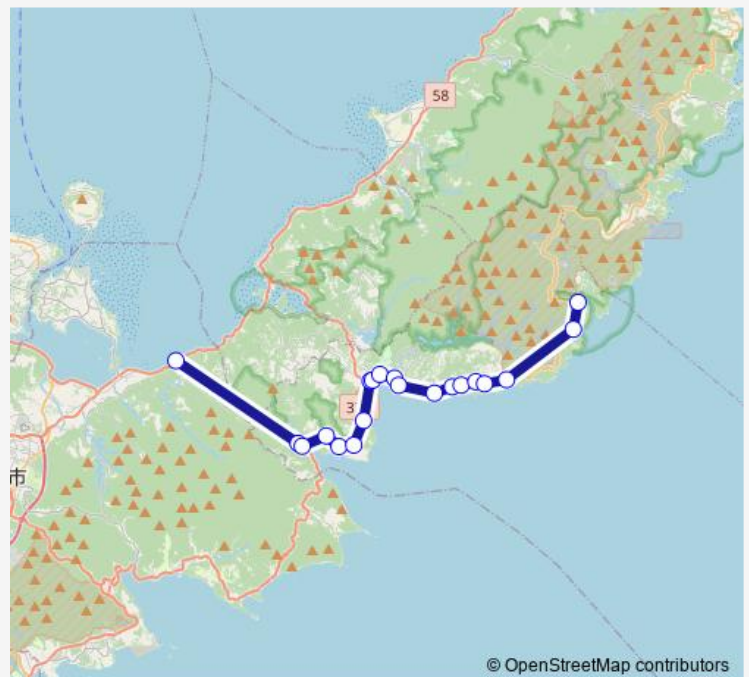

Friday 18:50

Saturday 09:30-19:00

Sunday 09:30-19:00

Route info

Direction: 名護市源河入口

Stops: 20

Trip Duration: 0 hour 54 min

© OpenStreetMap contributors