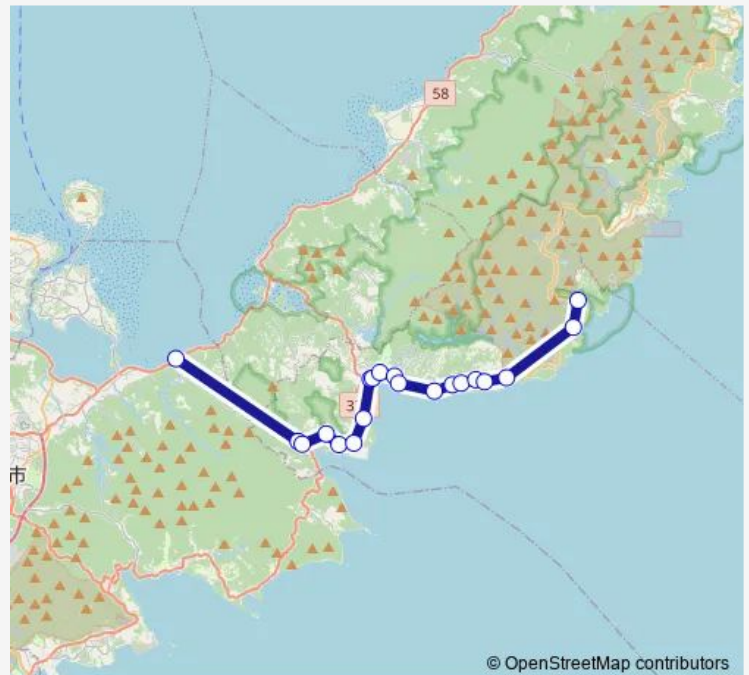

Friday 18:50

Saturday 09:30-19:00

Sunday 09:30-19:00

Route info

Direction: 名護市源河入口

Stops: 20

Trip Duration: 0 hour 54 min

© OpenStreetMap contributors