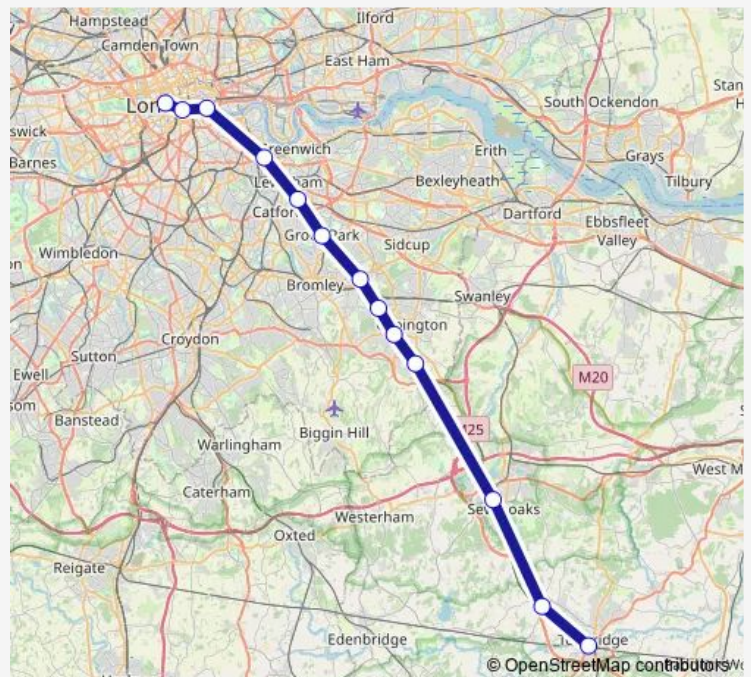

Thursday 04:58-15:39

Friday 04:58-15:39

Saturday 05:19

Sunday 07:09-22:09

Route info

Direction: Tonbridge

Stops: 13

Trip Duration: 0 hour 53 min

Thursday 04:45

Friday 04:45

Saturday 05:19

Sunday —

Route info

Direction: Tonbridge

Stops: 14

Trip Duration: 1 hour 1 min

Sunday 06:50

Route info

Direction: Tonbridge

Stops: 12

Trip Duration: 1 hour 13 min

Direction

Tonbridge — London Charing Cross

14 stops