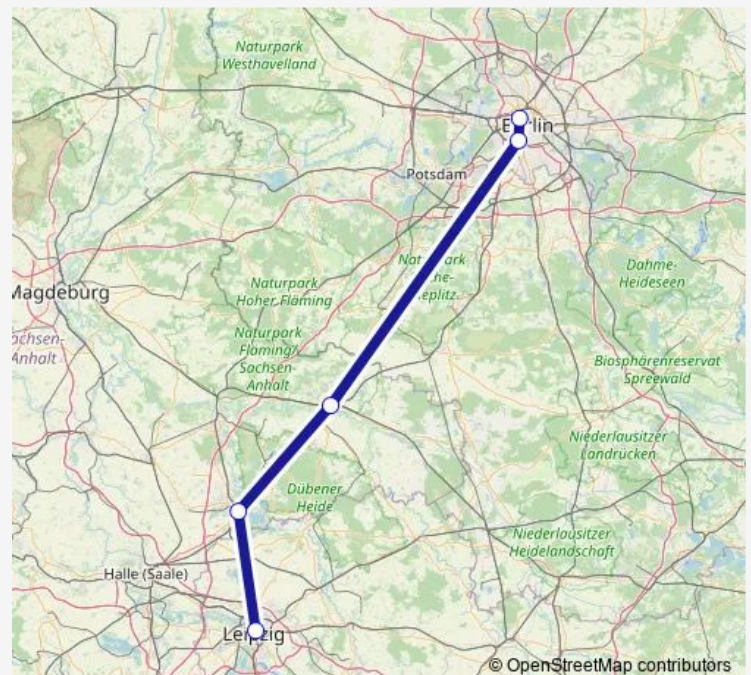

### Direction

Leipzig Hbf — Berlin Hbf (tief)

5 stops

[Open route schedule](#)

Leipzig Hbf

Bitterfeld

Lutherstadt Wittenberg Hbf

Berlin Südkreuz

Berlin Hbf (tief)

### Route schedule

Leipzig Hbf — Berlin Hbf (tief)

Monday	05:08
Tuesday	05:08
Wednesday	05:08
Thursday	05:08
Friday	05:08
Saturday	—
Sunday	—

### Route info

Direction: Leipzig Hbf

Stops: 5

Trip Duration: 1 hour 21 min

ICE 1618

BusMaps

ICE 1618 Rail time schedules and route maps are available in an offline PDF at [busmaps.com](https://busmaps.com). Use the [busmaps.com](https://busmaps.com) website to see live bus times, train schedule or subway schedule, and step-by-step directions for all public transit in Berlin