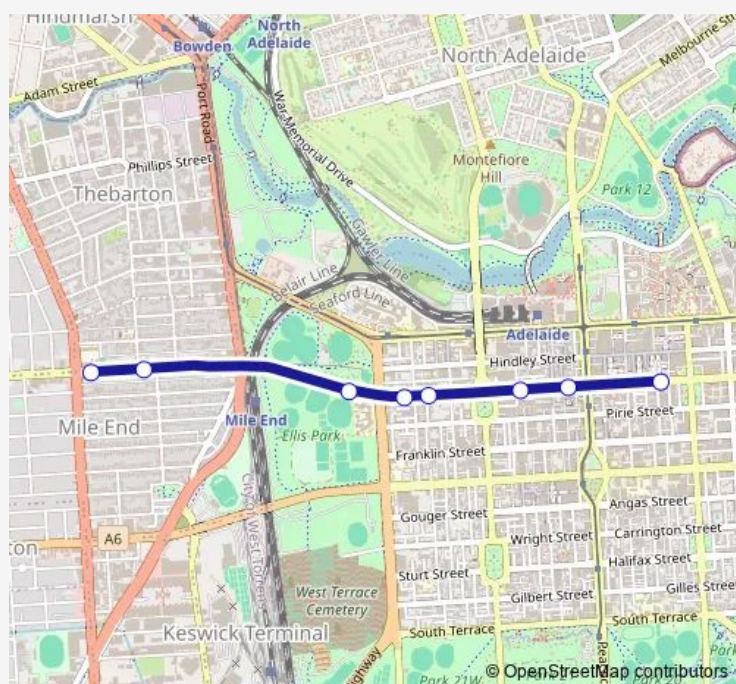

Bus 616 City to Temple Christian College

[Go to website](#)

Direction

Stop T1 Grenfell St - South side — Stop 3 Henley Beach Rd - South side

8 stops

[Open route schedule](#)

Stop T1 Grenfell St - South side

Stop V2 Currie St - South side

Stop W1 Currie St - South side

Stop Y1 Currie St - South side

Stop Y2 Currie St - South side

Stop X1 Glover Ave - South side

Stop 2 Henley Beach Rd - South side

Stop 3 Henley Beach Rd - South side

Route schedule

Stop T1 Grenfell St - South side — Stop 3 Henley Beach Rd - South side

Monday 08:16

Tuesday 08:16

Wednesday 08:16

Thursday 08:16

Friday 08:16

Saturday —

Sunday —

Route info

Direction: Stop T1 Grenfell St - South side

Stops: 8

Trip Duration: 0 hour 10 min

616 — City to Temple Christian College

616 Bus time schedules and route maps are available in an offline PDF at busmaps.com. Use the busmaps.com website to see live bus times, train schedule or subway schedule, and step-by-step directions for all public transit in Adelaide