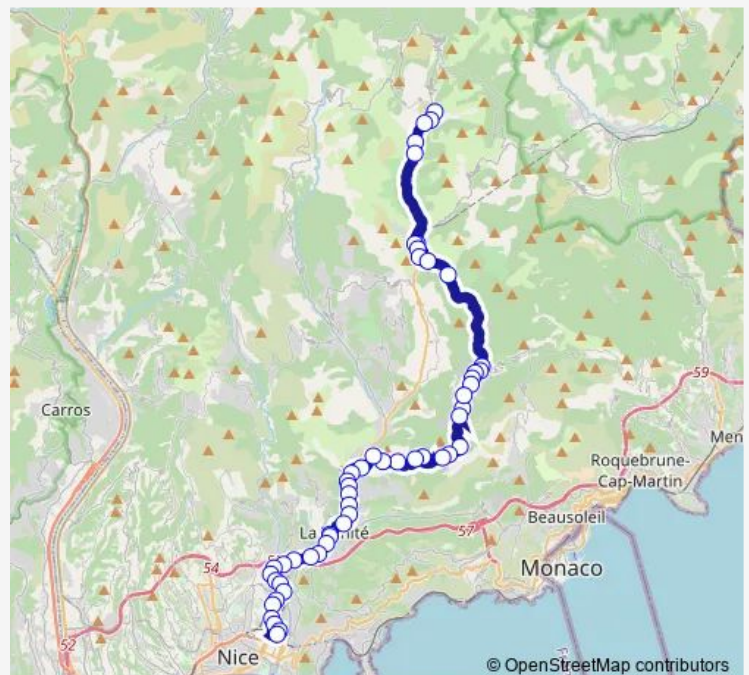

### Direction

Village — Vauban G R

53 stops

[Open route schedule](#)

Village

Place de La Republique

Les Pompiers

Chemin des Mounts

### Route schedule

Village — Vauban G R

Monday —

Tuesday —

Wednesday —

Thursday —

Friday —

Saturday 07:40-13:20

### Route info

Direction: Village

Stops: 53

Trip Duration: 1 hour 0 min

La Soutrana

Les Mazues

Châteauvieux

Place Millo