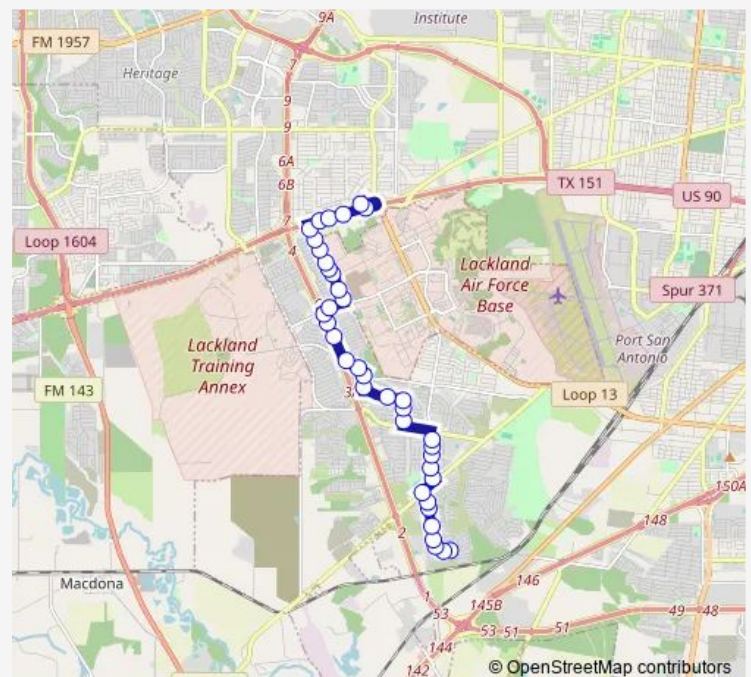

SW Loop 410 S Access RD. & Ranch Va

SW Loop 410 S Access RD. & Rock Val

MEDINA BASE RD OPP HEATHERS GROVE

MEDINA BASE RD & OLD THEATER

PALM VALLEY OPPOSITE WALNUT VALLEY

Palm Valley & Birch Valley

Cedar Valley & Walnut Valley

Cedar Valley & Apple Valley

Apple Valley & ELM Valley

### Route schedule

KEL-LAC Transit Center — OLD SKY Harbor & Clipper

Monday 05:55-23:03

Tuesday 05:55-23:03

Wednesday 05:55-23:03

Thursday 05:55-23:03

Friday 05:55-23:03

Saturday 05:55-23:03

### Route info

Direction: KEL-LAC Transit Center

Stops: 36

Trip Duration: 0 hour 23 min

616 — Sky Harbour / Kel-Lac

BusMaps

Apple Valley & Golden Valley

Apple Valley & RAY Ellison