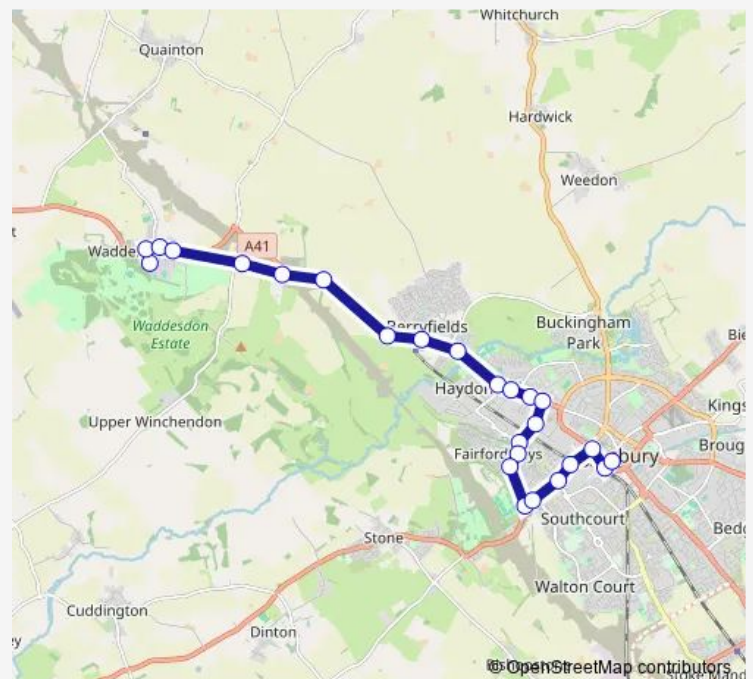

Bus 616 Aylesbury - Waddesdon School

[Go to website](#)

Direction

School — Great Western Street

24 stops

[Open route schedule](#)

- School
- The Lion PH
- Baker Street
- Anstey Close
- Crossroads
- Cranwell Gate
- Fleet Marston Farm
- Putlowes
- Sir Henry Lee Crescent
- Berryfields Lane
- Rabans Lane
- Devereux Place
- Broadfields Roundabout
- Stonehaven Road
- Griffin Lane
- Griffin Lane Roundabout
- St Mary's School
- Read House
- Coldharbour Way
- Leys Gateway
- Churchill Avenue

Route schedule

School — Great Western Street

Monday	15:20
Tuesday	15:20
Wednesday	15:20
Thursday	15:20
Friday	15:20
Saturday	—
Sunday	—

Route info

Direction: School

Stops: 24

Trip Duration: 0 hour 31 min

616

BusMaps

Aylesbury College

Friarage Road

Great Western Street

Direction

Great Western Street — School

27 stops

[Open route schedule](#)

Great Western Street

Exchange Street

High Street

New Street

White Hill

TA Centre

Aylesbury College

Churchill Avenue