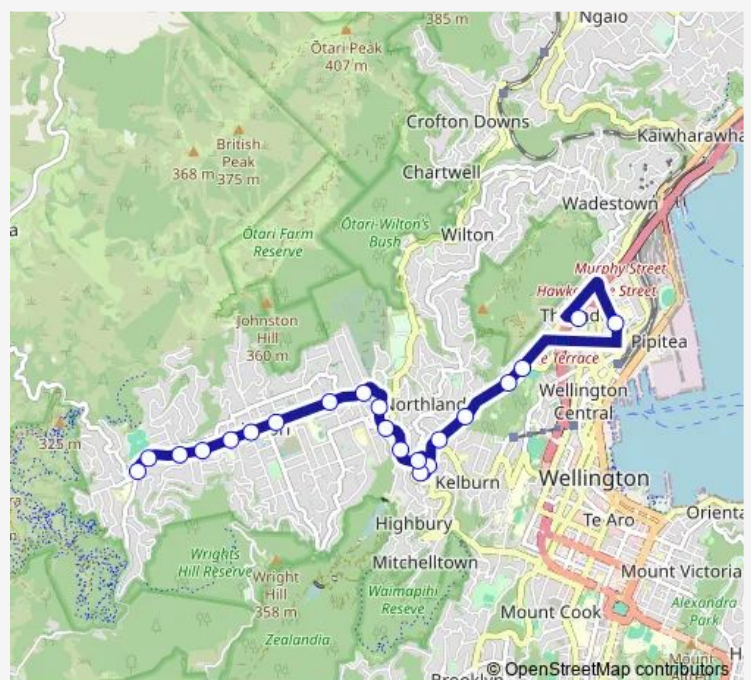

### Direction

St Mary's College - Hawkestone Street (school stop) — Karori - Karori Road

21 stops

[Open route schedule](#)

St Mary's College - Hawkestone Street (school stop)

Murphy Street - Wellington Girls' College

Karori Road at St Teresa's School

Karori Road at Burrows Avenue

Karori Road opposite Tringham Street

Karori Road opposite Karori Park

### Route schedule

St Mary's College - Hawkestone Street (school stop) — Karori - Karori Road

Monday	15:24
Tuesday	15:24
Wednesday	15:24
Thursday	15:24
Friday	15:24
Saturday	—
Sunday	—

### Route info

Direction: St Mary's College - Hawkestone Street (school stop)

Stops: 21

Trip Duration: 0 hour 30 min

616 School Bus time schedules and route maps are available in an offline PDF at [busmaps.com](https://busmaps.com). Use the [busmaps.com](https://busmaps.com) website to see live bus times, train schedule or subway schedule, and step-by-step directions for all public transit in Wellington