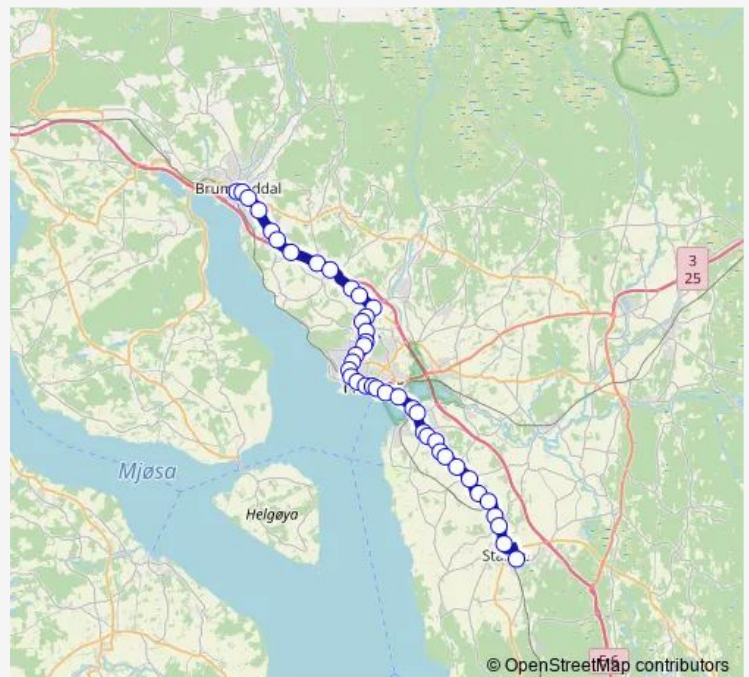

Friday 07:25

Saturday —

Sunday —

Route info

Direction: Brumunddal sentrum

Stops: 42

Trip Duration: 0 hour 52 min

■ 616 — Brumunddal - Hamar - Stange