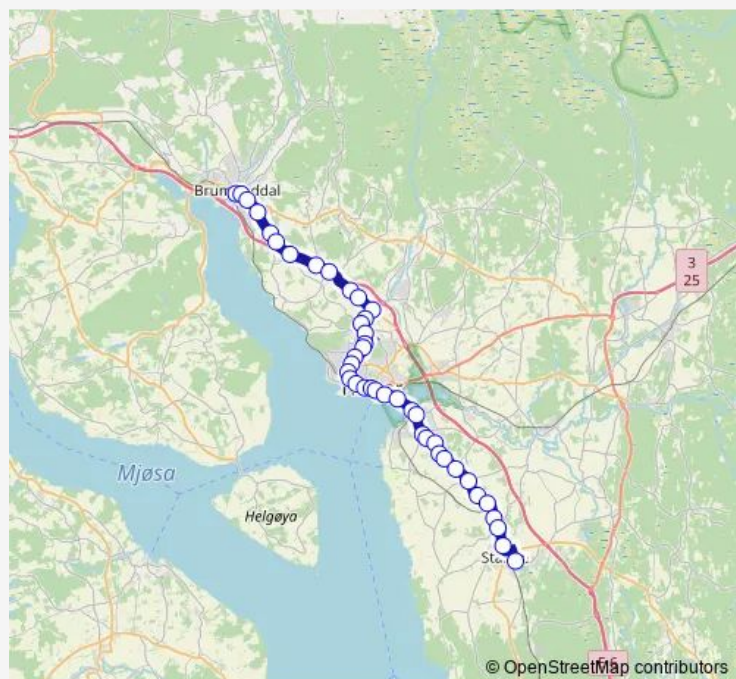

Thursday 07:25

Friday 07:25

Saturday —

Sunday —

Route info

Direction: Brumunddal sentrum

Stops: 43

Trip Duration: 0 hour 52 min