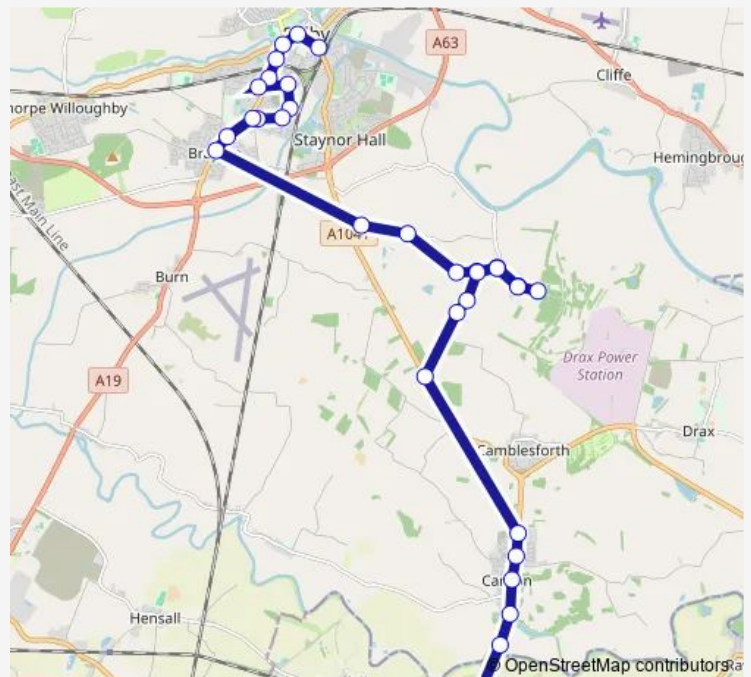

Ebor Street

Union Lane

Courtneys

New War Memorial Hospital

Ferndale Road

Myrtle Avenue

Bassett Close

The Mount

Thursday 07:39

Friday 07:39

Saturday —

Sunday —

Route info

Direction: Bus Stn Stand 3

Stops: 34

Trip Duration: 0 hour 46 min

Thursday 15:05

Friday 15:05

Saturday —

Sunday —

Route info

Direction: Holy Family RC School

Stops: 28

Trip Duration: 0 hour 35 min