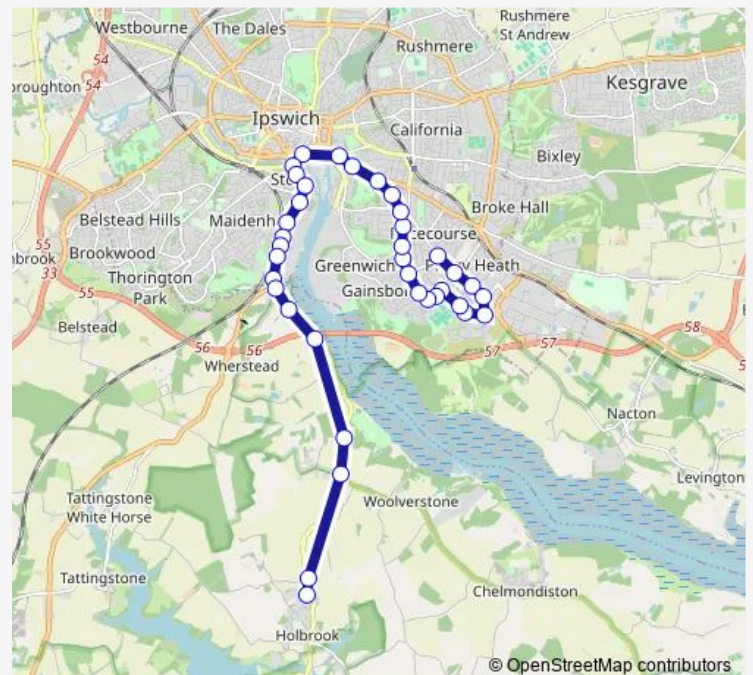

### Direction

Landseer Road — Academy

37 stops

[Open route schedule](#)

Landseer Road

Lindbergh Road

The Drift

Crane Boulevard

### Route schedule

Landseer Road — Academy

Monday 07:40

Tuesday 07:40

Wednesday 07:40

Thursday 07:40

Friday 07:40

Saturday —

### Route info

Direction: Landseer Road

Stops: 37

Trip Duration: 0 hour 40 min

616 — Ravenswood - Holbrook Academy

Old Bell

Little Whip Street

IP-City Centre

## Route info

Direction: Academy

Stops: 35

Trip Duration: 0 hour 36 min

Windermere Close

Sports Centre

Busway

Demoiselle Crescent