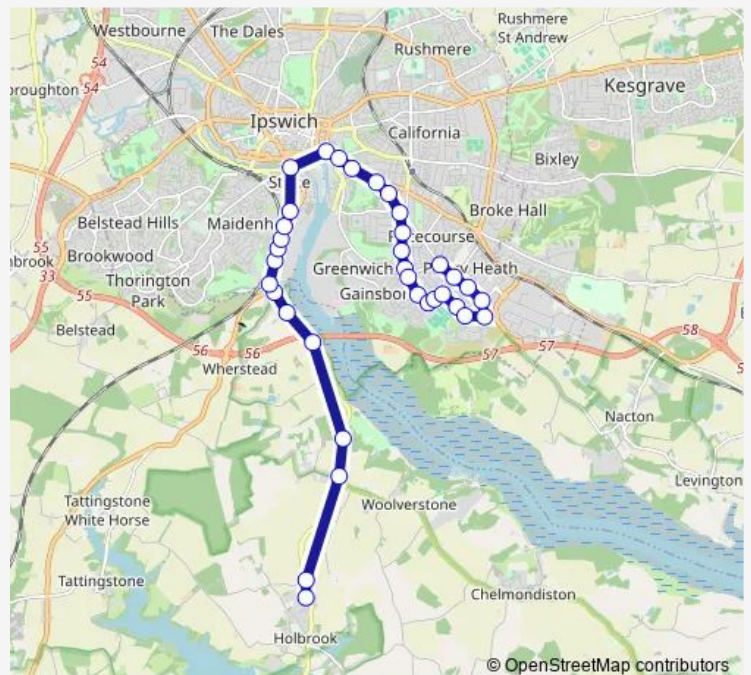

Thursday 15:30

Friday 15:30

Saturday —

Sunday —

Route info

Direction: Academy

Stops: 35

Trip Duration: 0 hour 36 min

616 — Ravenswood - Holbrook Academy

BusMaps

Benacre Road

Co-op Shops

Cotman Road

Hossack Road

Windermere Close

Sports Centre

Busway

Demoiselle Crescent

Primary School

The Raven

Crane Boulevard

The Drift

Lindbergh Road

Grosvenor Court

Stops: 37

Trip Duration: 0 hour 40 min

Subway

Port Gate 5

T H Moss

Orwells

Petrol Station

Oyster Reach