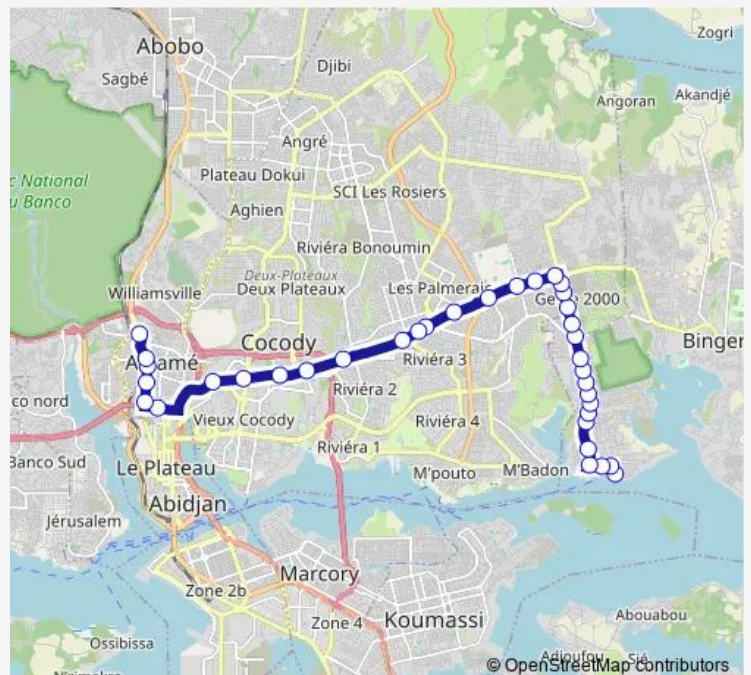

Résidence Genie 2000

Carrefour Faya

Nouveau Camp Akouédo

Route schedule

Terminus Abatta Village — Gare Nord

Monday 06:00

Tuesday 06:00

Wednesday 06:00

Thursday 06:00

Friday 06:00

Saturday 06:00

Sunday 06:00

Route info

Direction: Terminus Abatta Village

Stops: 36

Trip Duration: 1 hour 15 min

616 — Abatta Village ↔ Gare Nord Adjamé

Station Total Route de Bingerville

Arrêt Barrage Palmeraie

Supermarché Smd

Station Total riviera 3

Carrefour Riviera 2

Ecole de Police

Ecole de Gendarmerie

Stops: 36

Trip Duration: 1 hour 14 min

Coqivoire

Ecoforp

Cite du Bonheur

Mission Catholique

Sicta

Oribat