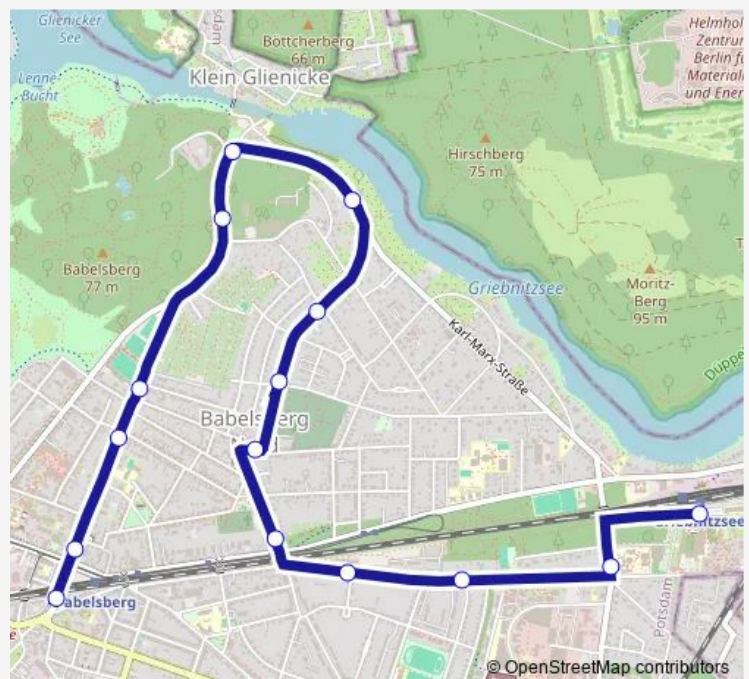

### Direction

S Babelsberg/Schulstr. — S Griebnitzsee Bhf

15 stops

[Open route schedule](#)

S Babelsberg/Schulstr.

Potsdam, Rathaus Babelsberg

Potsdam, Spindelstr.

Potsdam, Karl-Liebnecht-Stadion

Potsdam, Lindenpark

Potsdam, Stahnsdorfer Str./August-Bebel-Str.

S Griebnitzsee Bhf

### Route schedule

S Babelsberg/Schulstr. — S Griebnitzsee Bhf

Monday 05:13-23:44

Tuesday 05:13-23:44

Wednesday 05:13-23:44

Thursday 05:13-23:44

Friday 05:13-00:44<sup>+1</sup>

Saturday 06:33-00:44<sup>+1</sup>

### Route info

Direction: S Babelsberg/Schulstr.

Stops: 15

Trip Duration: 0 hour 17 min