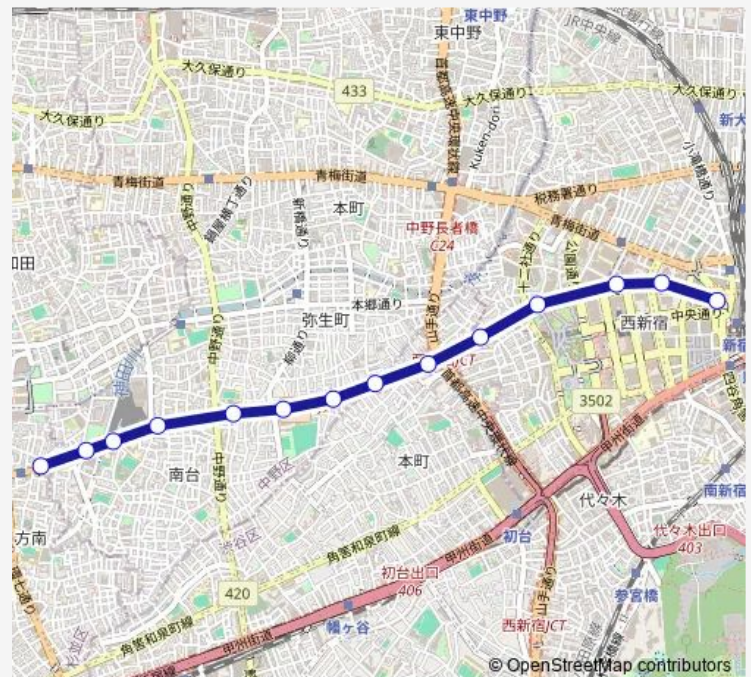

### Route schedule

峰 — 新宿駅西口

Monday 06:28-07:08

Tuesday 06:28-07:08

Wednesday 06:28-07:08

Thursday 06:28-07:08

Friday 06:28-07:08

Saturday 06:17-06:36

Sunday 06:28-06:36

### Route info

Direction: 峰

Stops: 14

Trip Duration: 0 hour 18 min

宿 3 3-峰出 Bus time schedules and route maps are available in an offline PDF at [busmaps.com](https://busmaps.com). Use the [busmaps.com](https://busmaps.com) website to see live bus times, train schedule or subway schedule, and step-by-step directions for all public transit in Tokyo