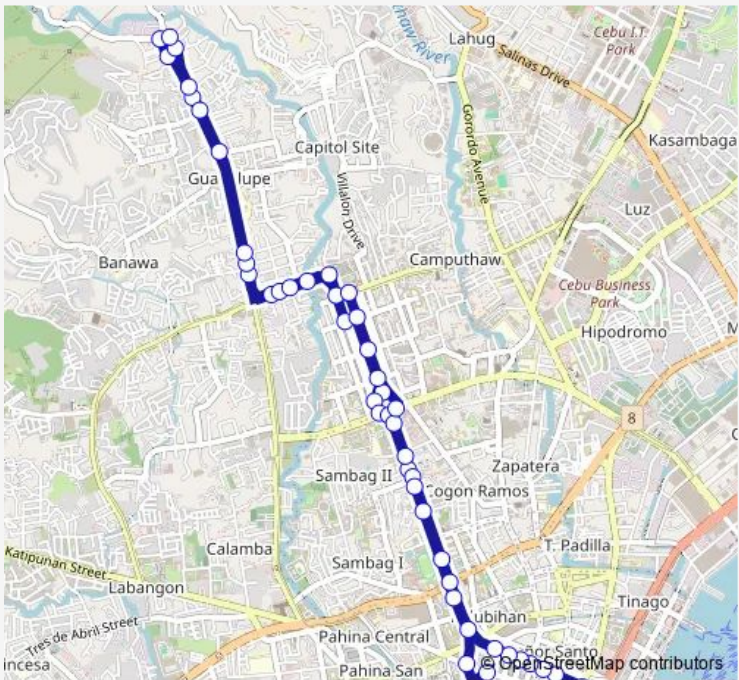

Bus GUADALUPE - CAPITOL - CARBON

[Go to website](#)

Direction
 (nodata)&(nodata) — (nodata)&(nodata)
 53 stops
[Open route schedule](#)

- (nodata)&(nodata)
- (nodata)&(nodata)
- (nodata)&(nodata)
- M. Velez Street&(nodata)
- E. Osmena Street&M. Velez Street
- Andres Abellana Street&(nodata)
- (nodata)&(nodata)
- M. Velez Street&Capitol Compound Road
- G. Garcia Street&G. Garcia Street
- G. Garcia Street&J. Avila Street
- Juana Osmena Extension&(nodata)
- (nodata)&Fuente Osmena
- Buenaventura Rodriquez&Fuente Osmena
- N. Escario Street&Juana Osmena Extension
- Visitacion Street&Osmena Boulevard
- Espelita Street&Tres de Abril Street
- (nodata)&Osmena Boulevard
- (nodata)&Osmena Boulevard
- (nodata)&Osmena Boulevard
- P. Lopez Street&A. Borromeo
- Manalili&Magallanes Street

Route schedule
 (nodata)&(nodata) — (nodata)&(nodata)

Monday	06:00-23:15
Tuesday	06:00-23:15
Wednesday	06:00-23:15
Thursday	06:00-23:15
Friday	06:00-23:15
Saturday	06:00-23:15
Sunday	06:00-23:15

Route info
 Direction: (nodata)&(nodata)
 Stops: 53
 Trip Duration: 0 hour 33 min

(nodata)&(nodata)

(nodata)&(nodata)

(nodata)&Tres de Abril Street

(nodata)&(nodata)

Direction

(nodata)&(nodata) — (nodata)&(nodata)

53 stops

[Open route schedule](#)

Friday 06:00-23:15

Saturday 06:00-23:15

Sunday 06:00-23:15

Route info

Direction: (nodata)&(nodata)

Stops: 53

Trip Duration: 0 hour 33 min

(nodata)&(nodata)