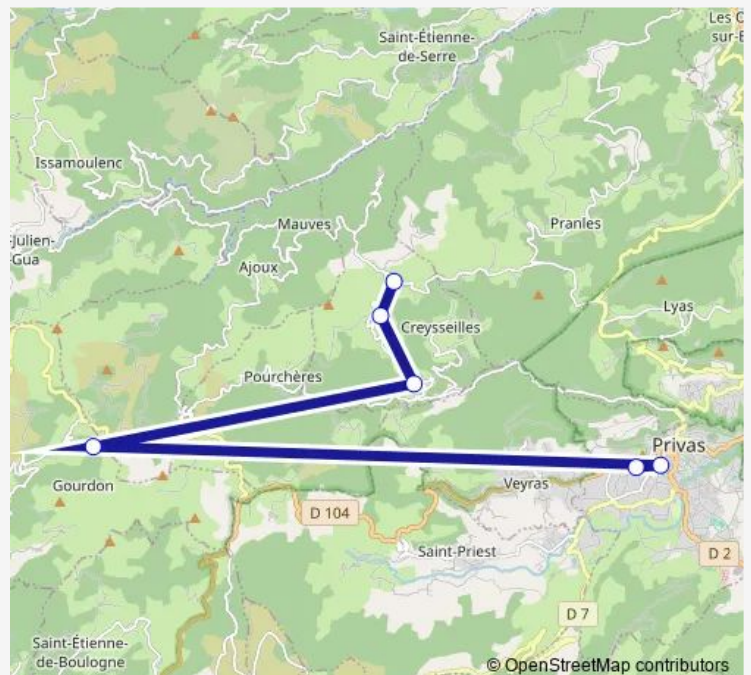

Friday 07:40

Saturday —

Sunday —

Route info

Direction: Crt Eglise

Stops: 6

Trip Duration: 0 hour 50 min

Direction

Petit Tournon — Le Femeil

6 stops

[Open route schedule](#)

Petit Tournon

Rochemaure

Crt Pont des Chevres

Magerouan

Croix de Creysseilles

Le Femeil

Route schedule

Petit Tournon — Le Femeil

Monday 18:20

Tuesday 18:20

Wednesday —

Thursday 18:20

Friday 18:20

Saturday —

Sunday —

Route info

Direction: Petit Tournon

Stops: 6

Trip Duration: 0 hour 50 min

Direction

Ecole St Louis — Crt Eglise