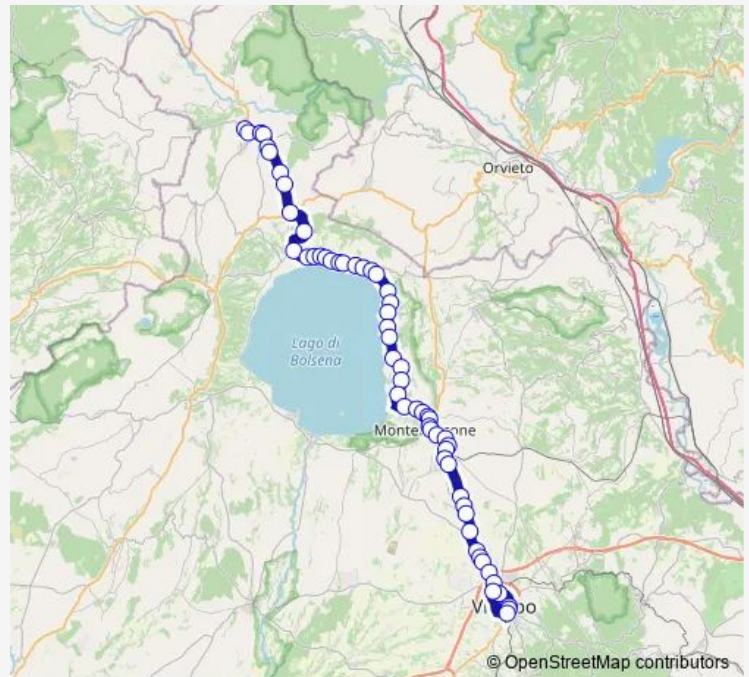

BOLSENA | Palazzetto Sport # f897

Route schedule

ACQUAPENDENTE | Ist. OMNICOMPENSIVO LEONARDO DA VINCI # f847 — VITERBO | Riello # f641

Monday	06:45-08:10
Tuesday	06:45-08:10
Wednesday	06:45-08:10
Thursday	06:45-08:10
Friday	06:45-08:10
Saturday	06:45-07:00
Sunday	—

Route info

Direction: ACQUAPENDENTE | Ist. OMNICOMPENSIVO LEONARDO DA VINCI # f847

Stops: 58

Trip Duration: 1 hour 20 min

Acquapendente - Viterbo # Ac545a

BOLSENA | Via Cassia Viale Colombo # f866

BOLSENA | Piazza Marconi # f867