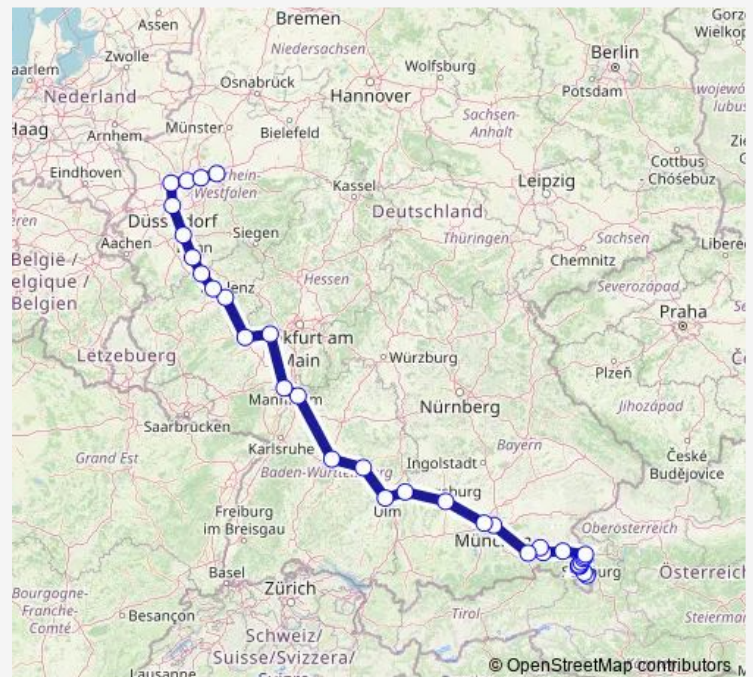

Rail IC 1918

[Go to website](#)

Direction

Berchtesgaden Hbf — Dortmund Hbf

34 stops

[Open route schedule](#)

Berchtesgaden Hbf

Bischofswiesen

Bayerisch Gmain

Bad Reichenhall-Kirchberg

Bad Reichenhall

Piding

Hammerau

Ainring

Freilassing

Traunstein

Prien a Chiemsee

Bad Endorf

Rosenheim

München Ost

München-Pasing

Augsburg Hbf

Günzburg

Ulm Hbf

Göppingen

Stuttgart Hbf

Heidelberg Hbf

Route schedule

Berchtesgaden Hbf — Dortmund Hbf

Monday 08:52

Tuesday 08:52

Wednesday 08:52

Thursday 08:52

Friday 08:52

Saturday 08:52

Sunday 08:52

Route info

Direction: Berchtesgaden Hbf

Stops: 34

Trip Duration: 11 hour 15 min

■ IC 1918

BusMaps