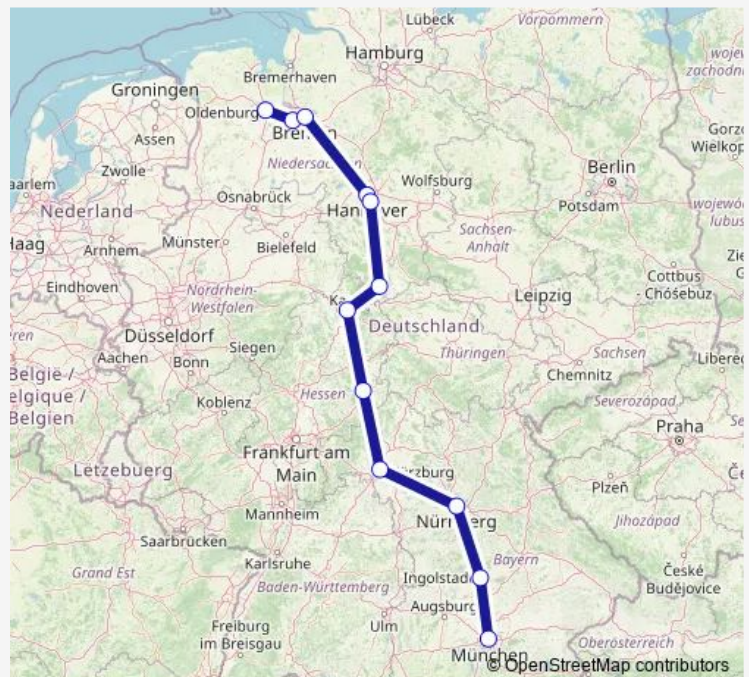

### Direction

Oldenburg(Oldb) — München Hbf

12 stops

[Open route schedule](#)

Oldenburg(Oldb)

Delmenhorst

Bremen Hbf

Hannover Hbf

Hannover Messe/Laatzten

Göttingen

Kassel-Wilhelmshöhe

Fulda

Würzburg Hbf

Nürnberg Hbf

Ingolstadt Hbf

München Hbf

### Route schedule

Oldenburg(Oldb) — München Hbf

Monday 06:40-06:41

Tuesday 06:40-06:41

Wednesday 06:40-06:41

Thursday 06:40-06:41

Friday 06:40-06:41

Saturday 06:40-06:41

### Route info

Direction: Oldenburg(Oldb)

Stops: 12

Trip Duration: 5 hour 57 min

ICE 533

ICE 533 Rail time schedules and route maps are available in an offline PDF at [busmaps.com](https://busmaps.com). Use the [busmaps.com](https://busmaps.com) website to see live bus times, train schedule or subway schedule, and step-by-step directions for all public transit in Delmenhorst