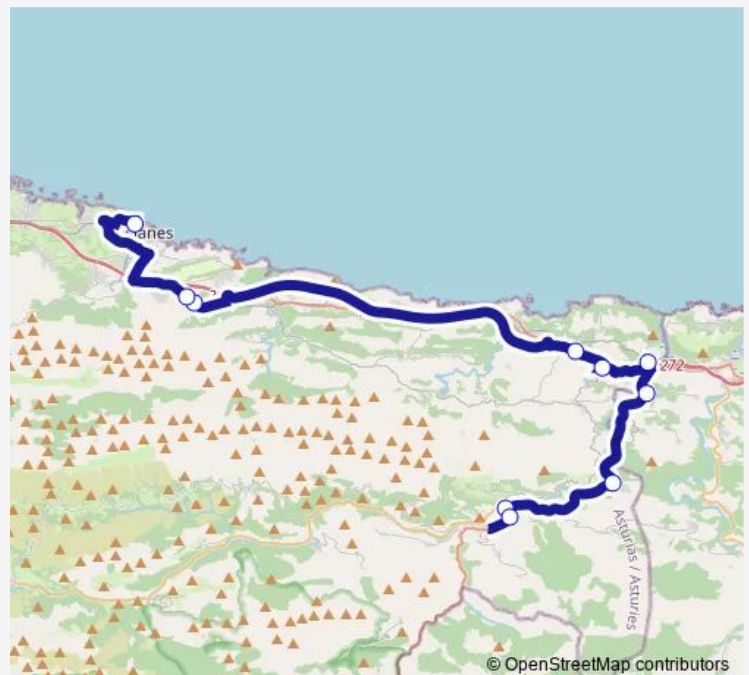

### Route schedule

[Siejo] Siejo - Panes [Cta 05308] — [Llanes] IES Llanes [Cta 12918]

Monday	07:00
Tuesday	07:00
Wednesday	07:00
Thursday	07:00
Friday	07:00
Saturday	—
Sunday	—

### Route info

Direction: [Siejo] Siejo - Panes [Cta 05308]

Stops: 10

Trip Duration: 1 hour 0 min

© OpenStreetMap contributors

■ Sie — Siejo-Llanes [Panes] [les Llanes]

BusMaps