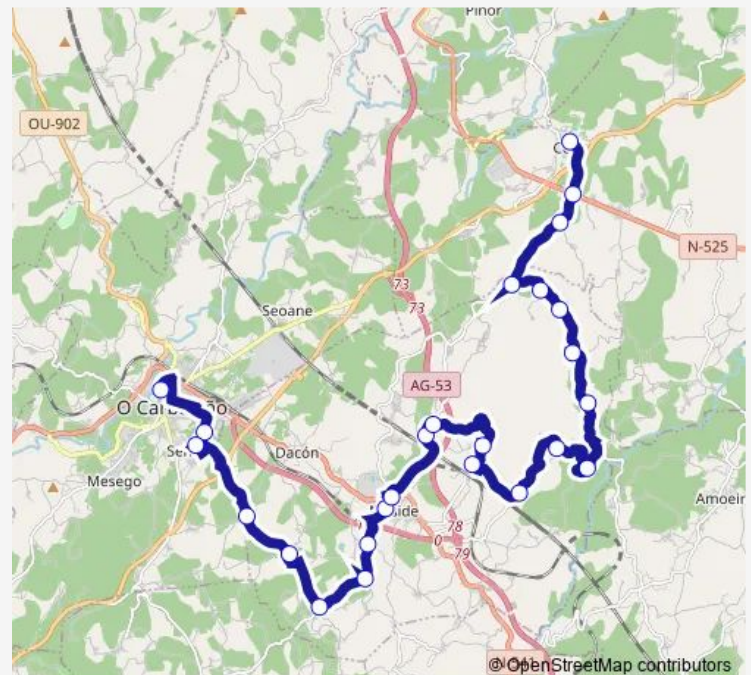

Louredo

Carreira

Martín

Route schedule

Carballiño E.A. — CEA (Fronte Parque Infant

Monday 12:30

Tuesday 12:30

Wednesday 12:30

Thursday 12:30

Friday 12:30

Saturday —

Sunday —

Route info

Direction: Carballiño E.A.

Stops: 25

Trip Duration: 0 hour 42 min

■ XG600022 — CEA (Fronte Parque Infantil)-Carballiño E.A. **BusMaps**

Sante

Castrelo

Paramios

CEA (Fronte Parque Infant

Direction

CEA (Fronte Parque Infant — Carballiño E.A.)

25 stops

[Open route schedule](#)

CEA (Fronte Parque Infant

Paramios

Castrelo

Sante

Martín

Carreira

Louredo