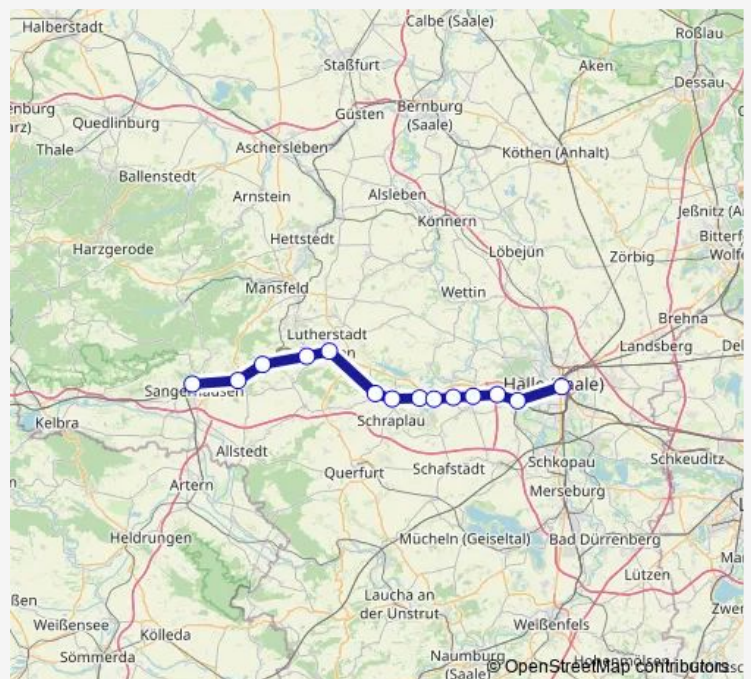

Metro S7

[Go to website](#)

Direction

Sangerhausen — Halle(Saale) Hbf Ernst-Kamieth-Str. Hst.9

14 stops

[Open route schedule](#)

Sangerhausen

Riestedt(Sangerhausen)

Saturday

—

Sunday

—

Route info

Direction: Sangerhausen

Stops: 14

Trip Duration: 2 hour 5 min

S7

Direction

Lutherstadt Eisleben — Sangerhausen

3 stops

[Open route schedule](#)

Lutherstadt Eisleben

Blankenheim(Sangerhausen)

Sangerhausen

Route schedule

Lutherstadt Eisleben — Sangerhausen

Monday	—
Tuesday	21:20-23:20
Wednesday	—
Thursday	—
Friday	—
Saturday	—
Sunday	—

Route info

Direction: Lutherstadt Eisleben

Stops: 3

Trip Duration: 0 hour 26 min