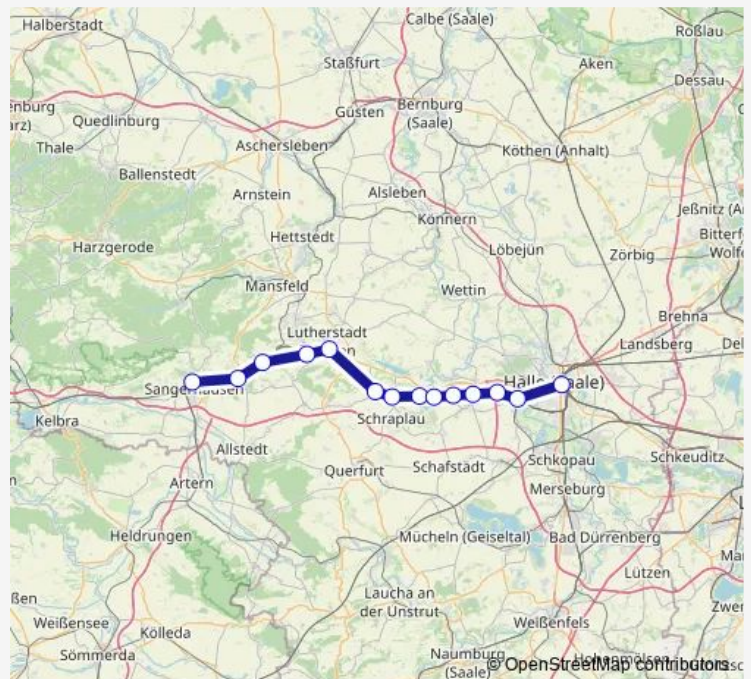

### Direction

Sangerhausen — Halle(Saale) Hbf Ernst-Kamieth-Str. Hst.9

12 stops

[Open route schedule](#)

Sangerhausen

Blankenheim(Sangerhausen)

Lutherstadt Eisleben

Erdeborn

Röblingen am See

Amsdorf

Wansleben am See

Teutschenthal

Teutschenthal Ost

Zscherben

Angersdorf

Halle(Saale) Hbf Ernst-Kamieth-Str. Hst.9

### Route schedule

Sangerhausen — Halle(Saale) Hbf Ernst-Kamieth-Str. Hst.9

Monday	02:45-00:05 <sup>+1</sup>
Tuesday	02:45-00:05 <sup>+1</sup>
Wednesday	02:45-00:05 <sup>+1</sup>
Thursday	02:45-00:05 <sup>+1</sup>
Friday	02:45-00:12 <sup>+1</sup>
Saturday	17:42-00:12 <sup>+1</sup>
Sunday	17:42-00:12 <sup>+1</sup>

### Route info

Direction: Sangerhausen

Stops: 12

Trip Duration: 1 hour 44 min

S7