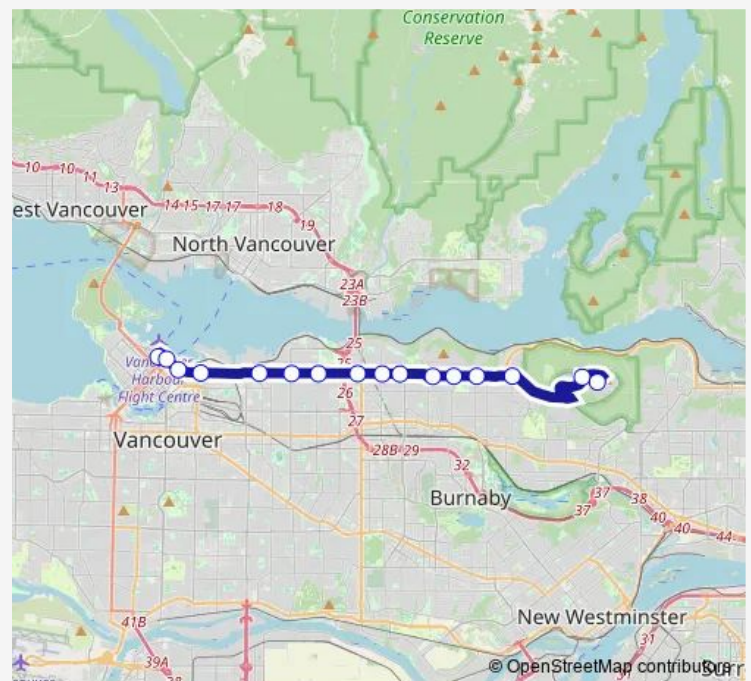

Friday 05:36-01:36⁺¹

Saturday 05:26-01:50⁺¹

Sunday 05:22-01:48⁺¹

Route info

Direction: Burrard Station @ Bay 6

Stops: 16

Trip Duration: 0 hour 43 min

R5 — Hastings St

Direction

SFU Transit Exchange @ Bay 2 — Burrard Station @ Bay 6

16 stops

[Open route schedule](#)

SFU Transit Exchange @ Bay 2

SFU Transportation Centre @ Bay 1

Westbound Hastings St @ Duthie Ave

Westbound Hastings St @ Kensington Ave

Saturday 04:44-15:26

Sunday 04:45-11:25

Route info

Direction: Northbound Boundary Rd @ Kitchener St

Stops: 9

Trip Duration: 0 hour 20 min

Direction

Waterfront Station @ Bay 1 — Kootenay Loop @ Bay 8