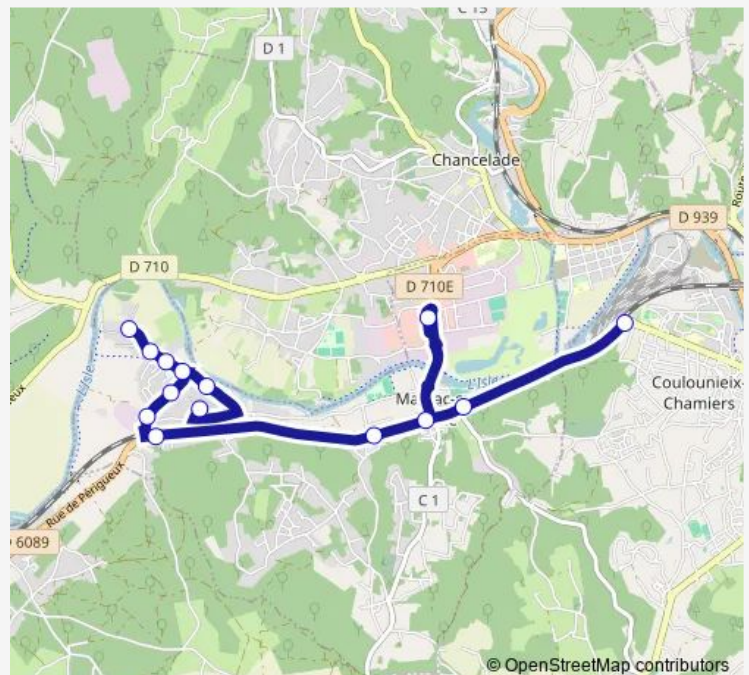

Marsac commerces

ZAE Marsac

Marival

Le Sault du Chevalier

Mériller

Collège Jean Moulin

Route schedule

Clément Laval — Collège Jean Moulin

Monday 06:47-07:17

Tuesday 06:47-07:17

Wednesday 06:47-07:17

Thursday 06:47-07:17

Friday 06:47-07:17

Saturday —

Sunday —

Route info

Direction: Clément Laval

Stops: 16

Trip Duration: 0 hour 23 min

R5 — Ligne R5

Direction

Collège Jean Moulin — Clément Laval

14 stops

[Open route schedule](#)

Tuesday 18:00-18:34

Wednesday 12:40-13:17

Thursday 18:00-18:34

Friday 18:00-18:34

Saturday —

Sunday —

Route info

Direction: P+r Meriller