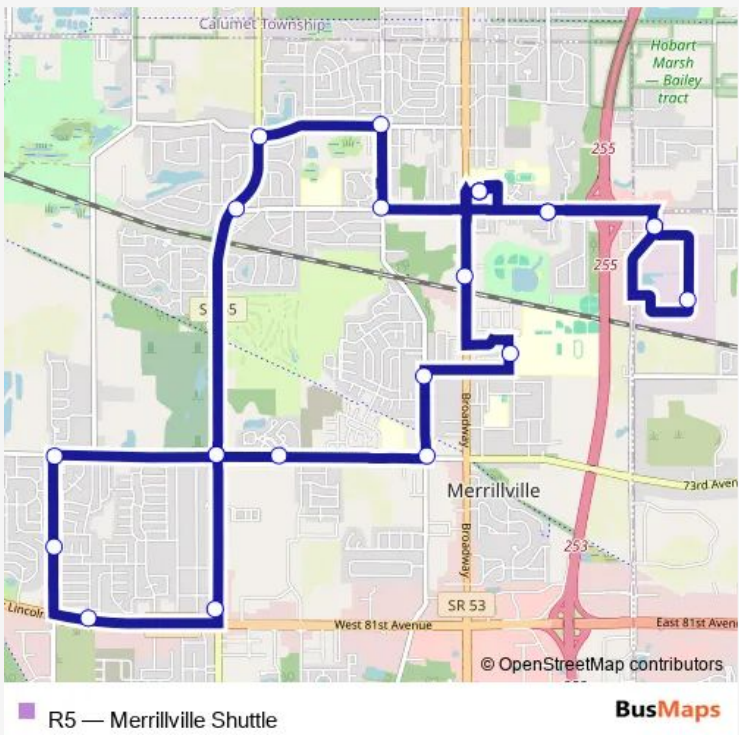

**Bus R5 Merrillville Shuttle**

[Go to website](#)

**Direction**  
 Strack & Van Til 59th/B'Way — Strack & Van Til 59th/B'Way  
 23 stops  
[Open route schedule](#)

- Strack & Van Til 59th/B'Way
- 61st & Georgia
- 62nd & Marcella Dr
- Teleperformance (Northwind)
- 62nd & Marcella Dr
- 61st & Georgia
- Strack & Van Til 59th/B'Way
- 61st & Harrison
- 57th & Harrison
- Hickory Ridge Lake
- 61st & Taft
- 73rd & Taft
- Taft & Us30
- Hendricks & Us30
- Broadmoor Country Club
- 73rd & Whitcomb
- 73rd & Taft
- Towne Center
- 73rd & Madison
- 68th & Madison
- Merrillville High School

**Route schedule**  
 Strack & Van Til 59th/B'Way — Strack & Van Til 59th/B'Way

Monday	07:02-18:22
Tuesday	07:02-18:22
Wednesday	07:02-18:22
Thursday	07:02-18:22
Friday	07:02-18:22
Saturday	09:42-17:02
Sunday	—

**Route info**  
 Direction: Strack & Van Til 59th/B'Way  
 Stops: 23  
 Trip Duration: 0 hour 40 min

Food Bank

Strack & Van Til 59th/B'Way

R5 Bus time schedules and route maps are available in an offline PDF at [busmaps.com](https://busmaps.com). Use the [busmaps.com](https://busmaps.com) website to see live bus times, train schedule or subway schedule, and step-by-step directions for all public transit in Crown Point