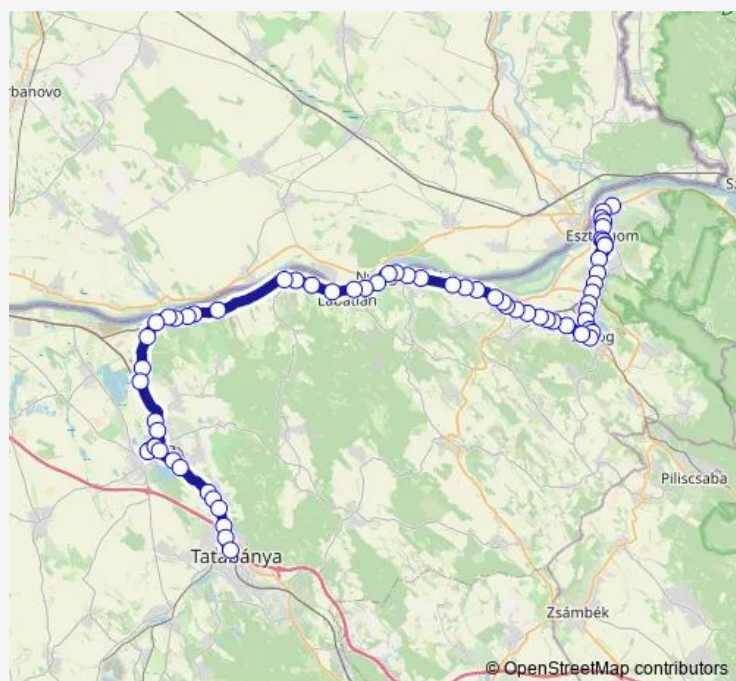

Thursday 15:50-21:10

Friday 05:40-21:10

Saturday 05:40-22:25

Sunday 05:40-22:25

Route info

Direction: Tatabánya, autóbusz-állomás

Stops: 65

Trip Duration: 2 hour 5 min