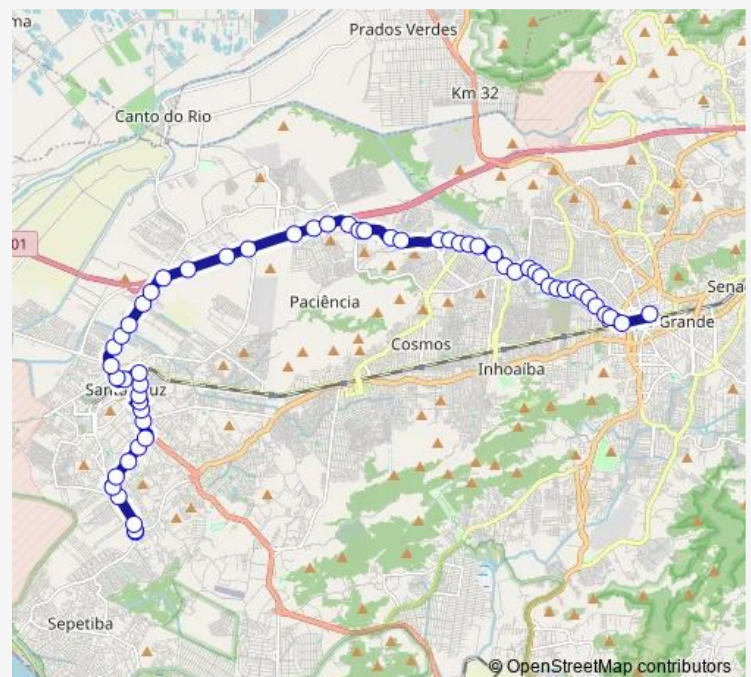

### Route schedule

Ponto Final: Largo do Aarão — Ponto Final: Campo Grande : Rua Gianerini

Monday 00:00

Tuesday 00:00

Wednesday 00:00

Thursday 00:00

Friday 00:00

Saturday 00:00

### Route info

Direction: Ponto Final: Largo do Aarão

Stops: 57

Trip Duration: 1 hour 0 min

804 — Largo do Aarão - Campo Grande

Loteamento Jardim Santa Cruz

Sales

Padre Guilherme Decaminada