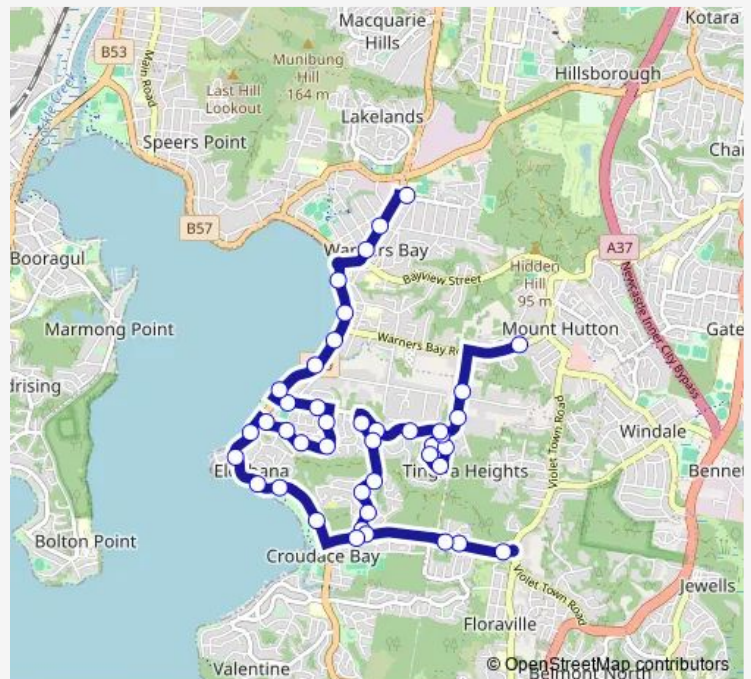

Tingira Dr At Wyndham Way

Tingira Dr After Cassegrain Cl

Tingira Dr After Violet Town Rd

Route schedule

Warners Bay Opp Old Warners Bay Rd — Warners Bay High School, Myles Av

Monday	08:17
Tuesday	08:17
Wednesday	08:17
Thursday	08:17
Friday	08:17
Saturday	—
Sunday	—

Route info

Direction: Warners Bay Opp Old Warners Bay Rd

Stops: 42

Trip Duration: 0 hour 32 min

804 — Eleebana Public School to Burton Rd near Lamington Dr

Tingira Dr Opp Cassegrain Cl

Tingira Dr Opp Wyndham Way

The Esplanade Opp Warners Bay Rd

The Esplanade Opp James St

King St After Charles St

King St At Margaret St

Warners Bay High School, Myles Av

Direction

Eleebana Public School, Ian St — Burton Rd Opp Lamington Dr

Friday 15:05

Saturday —

Sunday —

Route info

Direction: Eleebana Public School, Ian St

Stops: 33

Trip Duration: 0 hour 24 min

Glad Gunson Dr Opp Lindeman Cl