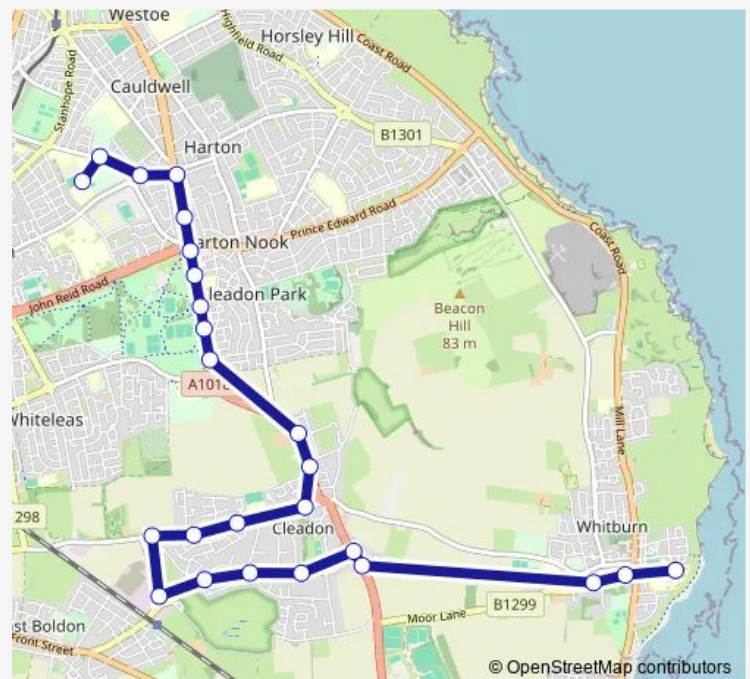

### Direction

St Wilfrid's Rc College — Whitburn CoE Academy

25 stops

[Open route schedule](#)

St Wilfrid's Rc College

Temple Park Road-Ullswater Gardens

Harton Lane-Temple Park Road

King George Road-Moor Lane

### Route schedule

St Wilfrid's Rc College — Whitburn CoE Academy

Monday 08:12

Tuesday 08:12

Wednesday 08:12

Thursday 08:12

Friday 08:12

Saturday —

### Route info

Direction: St Wilfrid's Rc College

Stops: 25

Trip Duration: 0 hour 33 min

804

Sunderland Road-Number 45

Front Street

Front Street - East Street