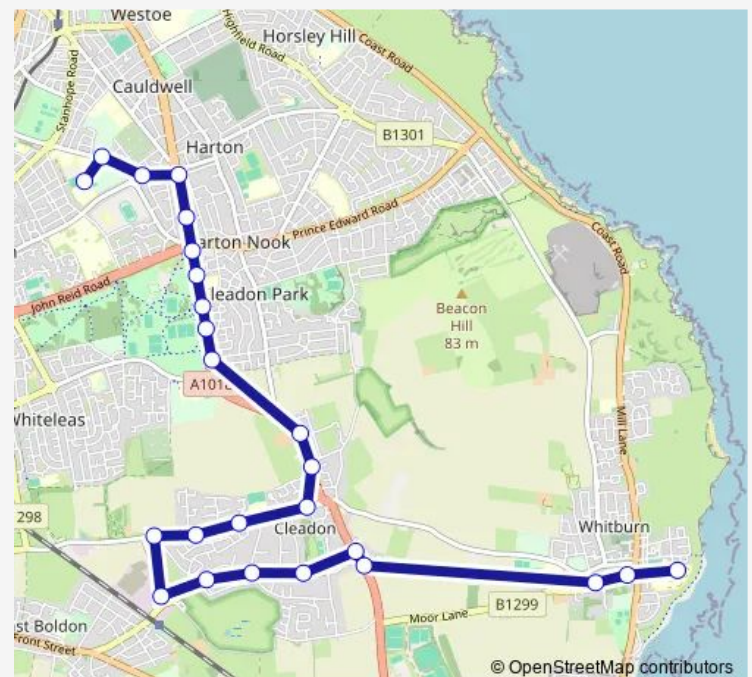

Direction

St Wilfrid's Rc College — Whitburn CoE Academy

25 stops

[Open route schedule](#)

St Wilfrid's Rc College

Temple Park Road-Ullswater Gardens

Harton Lane-Temple Park Road

King George Road-Moor Lane

Sunderland Road-Whitburn Road

Route schedule

St Wilfrid's Rc College — Whitburn CoE Academy

Monday 08:12

Tuesday 08:12

Wednesday 08:12

Thursday 08:12

Friday 08:12

Saturday —

Sunday —

Route info

Direction: St Wilfrid's Rc College

Stops: 25

Trip Duration: 0 hour 33 min

804

Sunderland Road-Number 45

Front Street

Front Street - East Street

Whitburn CoE Academy

804 Bus time schedules and route maps are available in an offline PDF at busmaps.com. Use the busmaps.com website to see live bus times, train schedule or subway schedule, and step-by-step directions for all public transit in South Shields