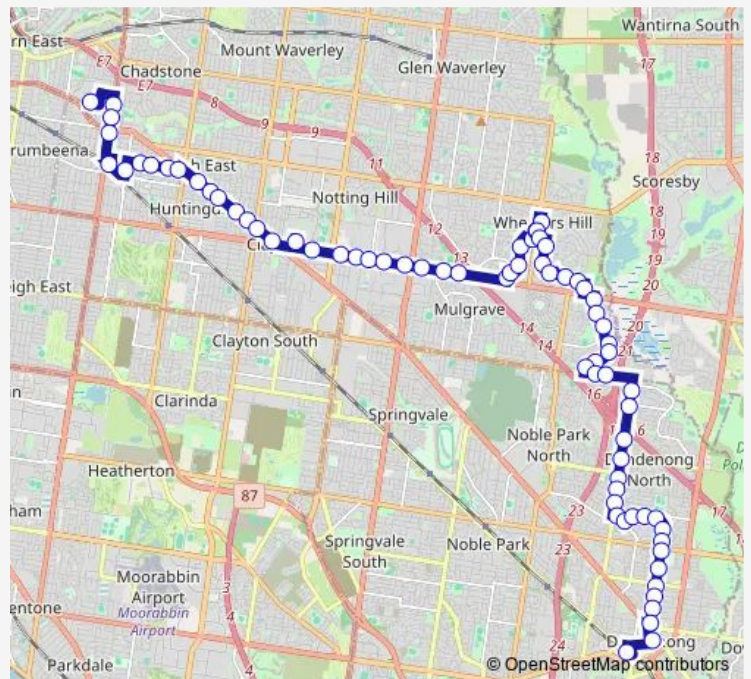

**Bus 804 Chadstone SC - Dandenong**

[Go to website](#)

**Direction**

Dandenong Station/Foster St (Dandenong) — Chadstone Shopping Centre/Eastern Access Rd (Malvern East)

73 stops

[Open route schedule](#)

- Dandenong Station/Foster St (Dandenong)
- Langhorne Pl/Langhorne St (Dandenong)
- Dandenong Market/Cleeland St (Dandenong)
- Cleeland Street Medical Centre/Cleeland St (Dandenong)
- Ann St/Cleeland St (Dandenong)
- Dandenong Hospital/Cleeland St (Dandenong)
- Chisholm Institute/Cleeland St (Dandenong)
- Oasis Pool/Cleeland St (Dandenong)
- Nicole Ave/Boyd St (Dandenong North)
- Avril St/Boyd St (Dandenong North)
- Philip St/Boyd St (Dandenong North)
- Scullin St/Boyd St (Dandenong North)
- Boyd St/Curtin Cres (Dandenong North)
- Curtin Cres/Menzies Ave (Dandenong North)
- Fadden St/Menzies Ave (Dandenong North)
- Kandra St/Gladstone Rd (Dandenong North)
- Carlton Rd/Gladstone Rd (Dandenong North)
- Lyndale Secondary Col/Gladstone Rd (Dandenong North)
- Brady Rd/Gladstone Rd (Dandenong North)
- Park Rd/Gladstone Rd (Dandenong North)
- Murray Rd/Gladstone Rd (Dandenong North)

**Route schedule**

Dandenong Station/Foster St (Dandenong) — Chadstone Shopping Centre/Eastern Access Rd (Malvern East)

Monday	10:25-14:36
Tuesday	14:36
Wednesday	14:36
Thursday	14:36
Friday	14:36
Saturday	10:25
Sunday	—

**Route info**

Direction: Dandenong Station/Foster St (Dandenong)

Stops: 73

Trip Duration: 1 hour 17 min

804 — Chadstone SC - Dandenong

Fillmore Rd/Gladstone Rd (Dandenong North)

Blaxland Dr/Police Rd (Dandenong North)