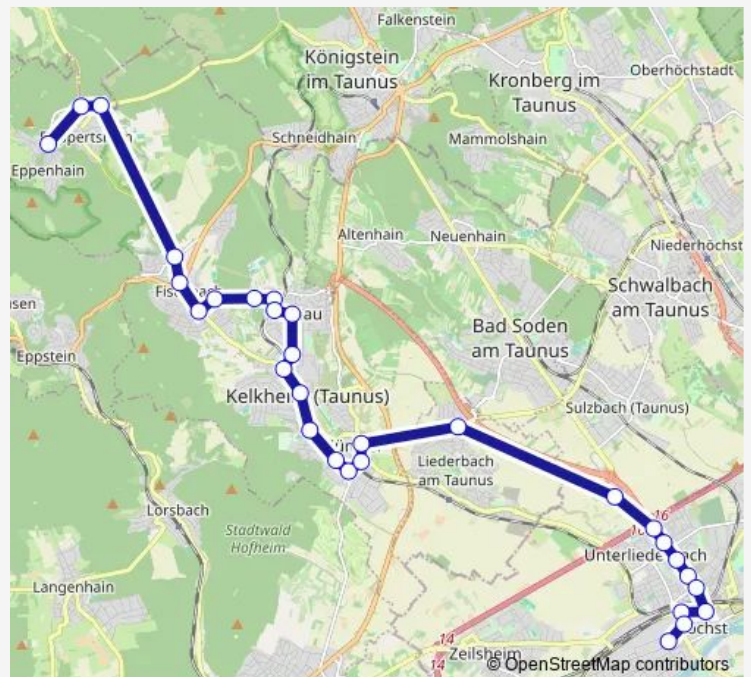

Kelkheim (Taunus)-Münster Am Waldeck

Kelkheim (Taunus)-Münster Eichendorff-Schule

Route schedule

Liederbach (Taunus)-Niederhofheim Liederbachhalle —
Kelkheim (Taunus)-Münster Eichendorff-Schule

Monday 07:19

Tuesday 07:19

Wednesday 07:19

Thursday 07:19

Friday 07:19

Saturday —

Sunday —

Route info

Direction: Liederbach (Taunus)-Niederhofheim Liederbachhalle

Stops: 9

Trip Duration: 0 hour 16 min

Direction

Liederbach (Taunus)-Niederhofheim Heidestraße —
Kelkheim (Taunus)-Münster Eichendorff-Schule

4 stops

[Open route schedule](#)

Liederbach (Taunus)-Niederhofheim Heidestraße