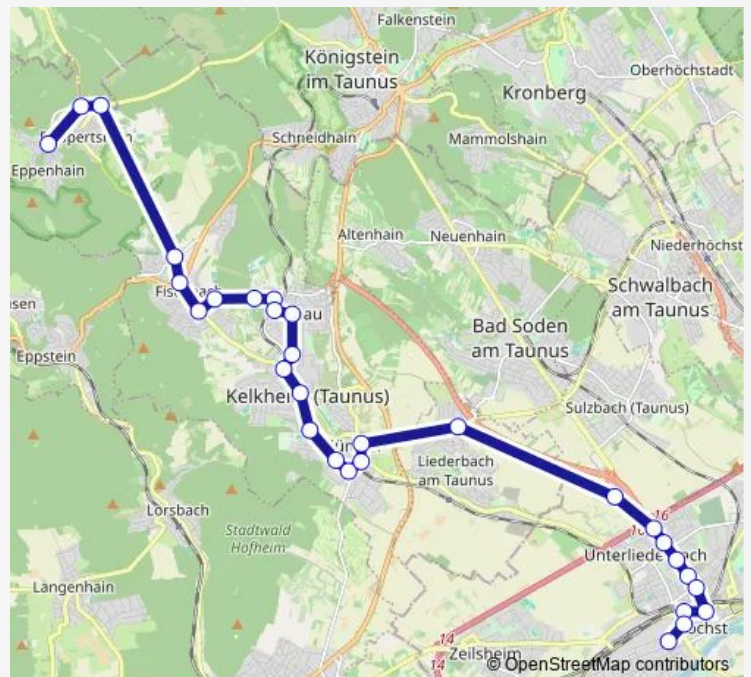

### Route schedule

Liederbach (Taunus)-Niederhofheim Liederbachhalle —  
Kelkheim (Taunus)-Münster Eichendorff-Schule

Monday 07:19

Tuesday 07:19

Wednesday 07:19

Thursday 07:19

Friday 07:19

Saturday —

### Route info

Direction: Liederbach (Taunus)-Niederhofheim Liederbachhalle

Stops: 9

Trip Duration: 0 hour 16 min