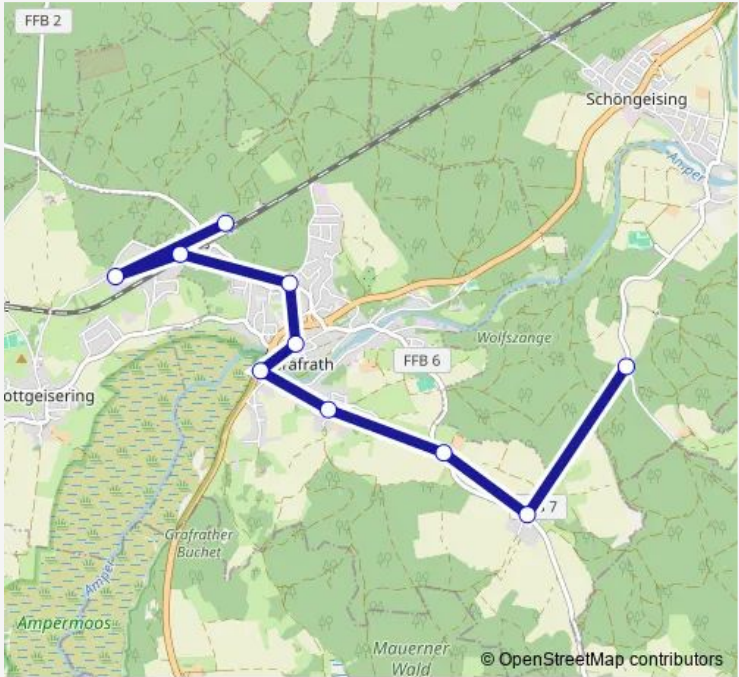

Regional Bus Service 804 Grafrath - Unteraltling - Mauern - Jexhof

[Go to website](#)

Direction
 Schöngeising, Jexhof — Grafrath
 10 stops
[Open route schedule](#)

- Schöngeising, Jexhof
- Mauern, Römerstraße
- Unteraltling, Aussiedlerhof
- Unteraltling
- Grafrath, Rassosiedlung
- Grafrath, Schule
- Grafrath, Bahnhofstraße
- Grafrath, Finkenweg
- Kottgeisering, Johannishöhe
- Grafrath

Route schedule
 Schöngeising, Jexhof — Grafrath

Monday	06:20-20:38
Tuesday	06:20-20:38
Wednesday	06:20-20:38
Thursday	06:20-20:38
Friday	06:20-20:38
Saturday	06:20-20:38
Sunday	—

Route info
 Direction: Schöngeising, Jexhof
 Stops: 10
 Trip Duration: 0 hour 17 min

Direction

Grafrath — Mauern, Römerstraße

9 stops

[Open route schedule](#)

Grafrath

Grafrath, Finkenweg

Kottgeisering, Johannishöhe

Grafrath, Bahnhofstraße

Stops: 9

Trip Duration: 0 hour 15 min

Direction

Grafrath — Schöngesing, Jexhof

8 stops

[Open route schedule](#)

Grafrath

Grafrath, Bahnhofstraße