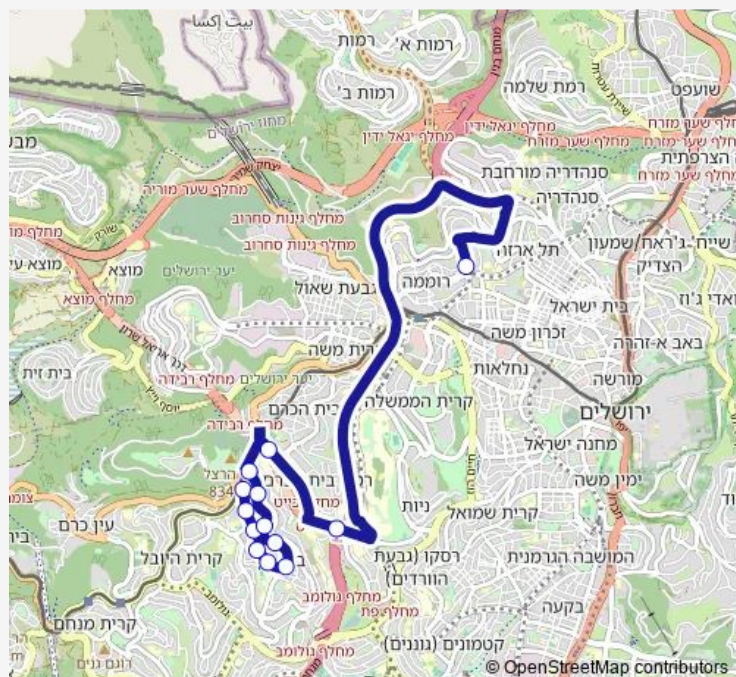

### Route schedule

הפסגה/שד' הרצל — שמגר/ירמיהו

Monday	08:00
Tuesday	08:00
Wednesday	08:00
Thursday	08:00
Friday	08:00
Saturday	—
Sunday	08:00

### Route info

Direction: הפסגה/שד' הרצל

Stops: 13

Trip Duration: 0 hour 24 min

804 Bus time schedules and route maps are available in an offline PDF at [busmaps.com](https://busmaps.com). Use the [busmaps.com](https://busmaps.com) website to see live bus times, train schedule or subway schedule, and step-by-step directions for all public transit in Jerusalem