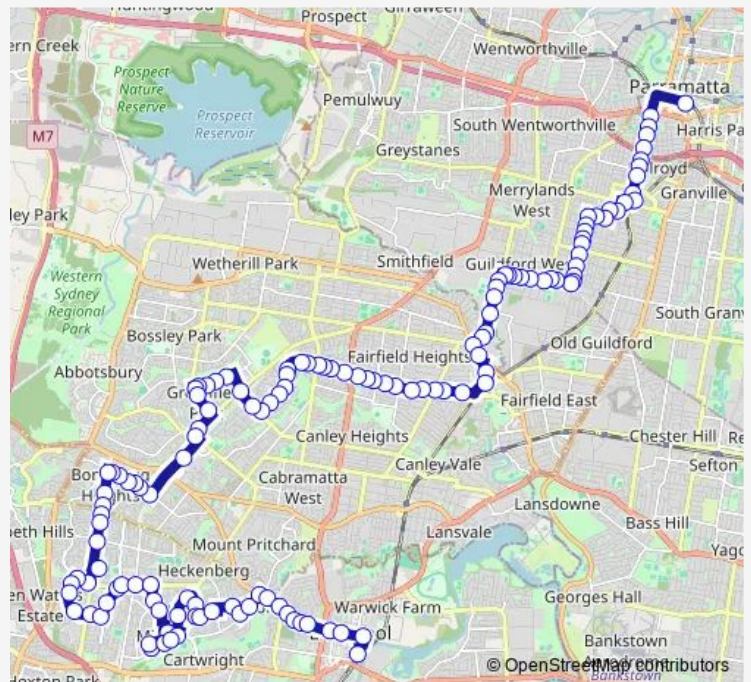

Bobin Rd Opp Quadrant Lane

Heckenberg Av Opp Tooma Pl

Heckenberg Av Before Spica St

Heckenberg Av Opp Jersey St

Route schedule

Liverpool Station, Stand F — Parramatta Station, Stand A1

Monday 18:13-23:13

Tuesday 18:13-23:13

Wednesday 18:13-23:13

Thursday 18:13-23:13

Friday 18:13-23:13

Saturday 18:55-22:57

Sunday 18:55-21:57

Route info

Direction: Liverpool Station, Stand F

Stops: 124

Trip Duration: 1 hour 34 min

804 — Parramatta to Liverpool via Fairfield West

Miller Shopping Centre, Cartwright Av

Bradshaw Park, Busby Rd

Busby Rd At Lomani St

Busby Rd Opp Bubsy Public School

South Liverpool Rd At Turnbridge St