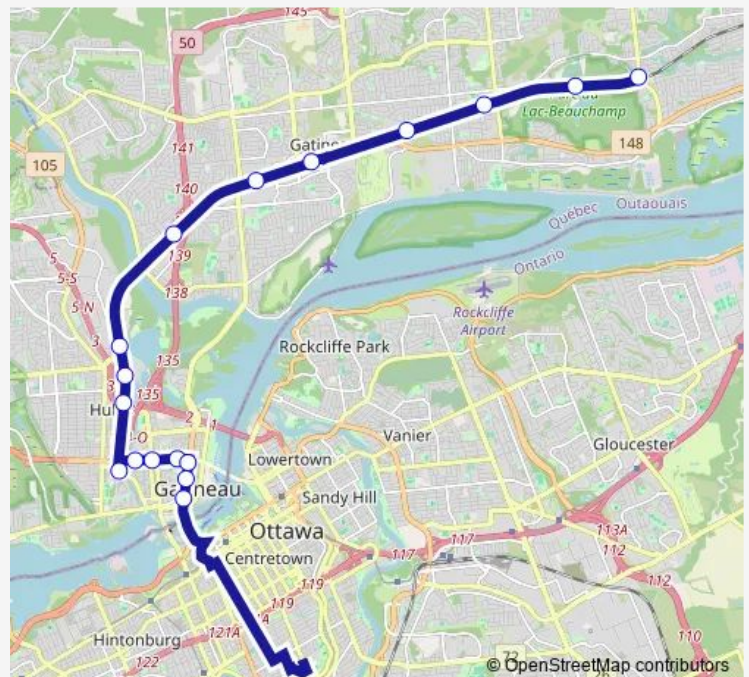

Station Labrosse #1

Station Gouin #1

Station de la Cité #1

Station Promenades #1

Station de la Gappe #1

Station LAC Leamy #1

Station Casino #1

Station LES Galeries #1

Station Montcalm bretelle dir sud #1

des Allumettières/Morin

des Allumettières/Saint-Rédempteur

des Allumettières/Kent

Maisonneuve/des Allumettières

Maisonneuve/Papineau

Place d'Accueil

Route schedule

Parc-O-BUS Lorrain — Place d'Accueil

Monday —

Tuesday —

Wednesday —

Thursday —

Friday 17:26

Saturday —

Sunday —

Route info

Direction: Parc-O-BUS Lorrain

Stops: 17

Trip Duration: 0 hour 41 min

804 — Navette Lansdowne

BusMaps

804 Bus time schedules and route maps are available in an offline PDF at busmaps.com. Use the busmaps.com website to see live bus times, train schedule or subway schedule, and step-by-step directions for all public transit in Ottawa