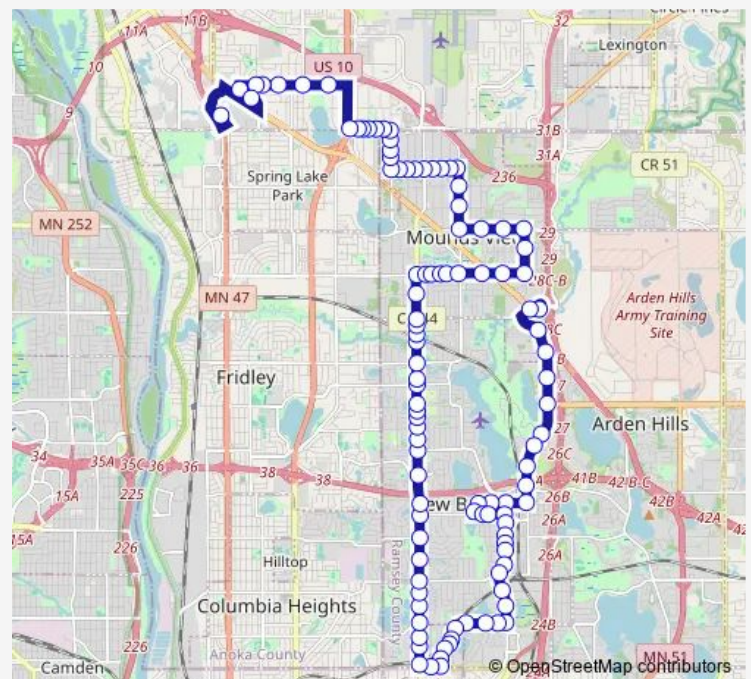

Thursday 06:35-18:32

Friday 06:35-18:32

Saturday 07:44-17:44

Sunday —

Route info

Direction: Northtown Transit Ctr Gate E

Stops: 102

Trip Duration: 0 hour 54 min

804

Ardan Ave & Eastwood Dr

Ardan Ave & Greenwood Dr

Ardan Ave & Long Lake Rd

Long Lake Rd & Sherwood Rd

Long Lake Rd & Hillview Rd

Long Lake Rd & County Rd I

County Rd I & Edgewood Dr / Greenfld Av

Friday 05:12-19:06

Saturday 09:05-19:00

Sunday —

Route info

Direction: Co Rd H P&R & Mounds View Blvd / I-35w

Stops: 106

Trip Duration: 0 hour 54 min

Old Hwy 8 & 9th Ave Sw