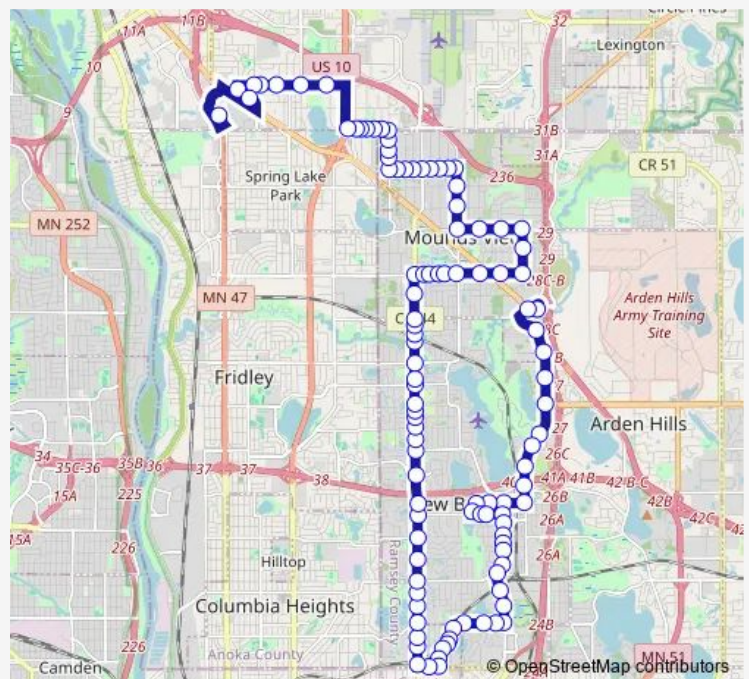

Thursday 06:35-18:32

Friday 06:35-18:32

Saturday 07:44-17:44

Sunday —

Route info

Direction: Northtown Transit Ctr Gate E

Stops: 102

Trip Duration: 0 hour 53 min

804

BusMaps

Ardan Ave & Eastwood Dr

Ardan Ave & Greenwood Dr

Ardan Ave & Long Lake Rd

Long Lake Rd & Sherwood Rd

Long Lake Rd & Hillview Rd

Long Lake Rd & County Rd I

County Rd I & Edgewood Dr / Greenfld Av

County Rd I & Jackson Dr

County Rd I & Quincy St

Quincy St & Bronson Dr

Quincy St & County Rd H2

County Rd H2 & Jackson Dr

County Rd H2 & Edgewood Dr

Co Rd H-2 & Long Lake Rd