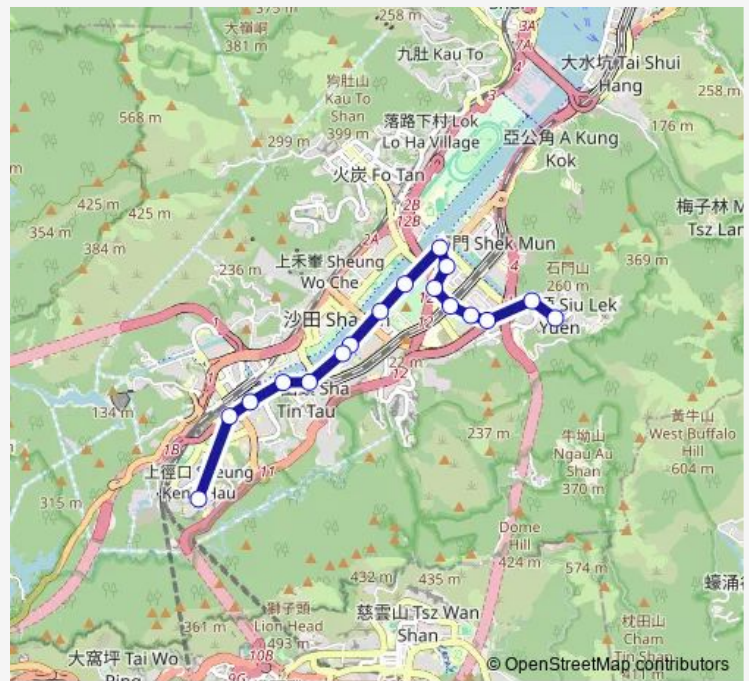

Route info

Direction: KWONG YUEN ESTATE BUS TERMINUS
 Stops: 17
 Trip Duration: 0 hour 22 min

804 — Kwong Yuen - HIN Keng

BUS LAY-BY ON CHE KUNG MIU ROAD OPPOSITE TAI WAI STATION PUBLIC TRANSPORT INTERCHANGE|CHE KUNG MIU ROAD, OUTSIDE NG YUK SECONDARY SCHOOL|CHE KUNG MIU ROAD, OUTSIDE SUN CHUI ESTATE