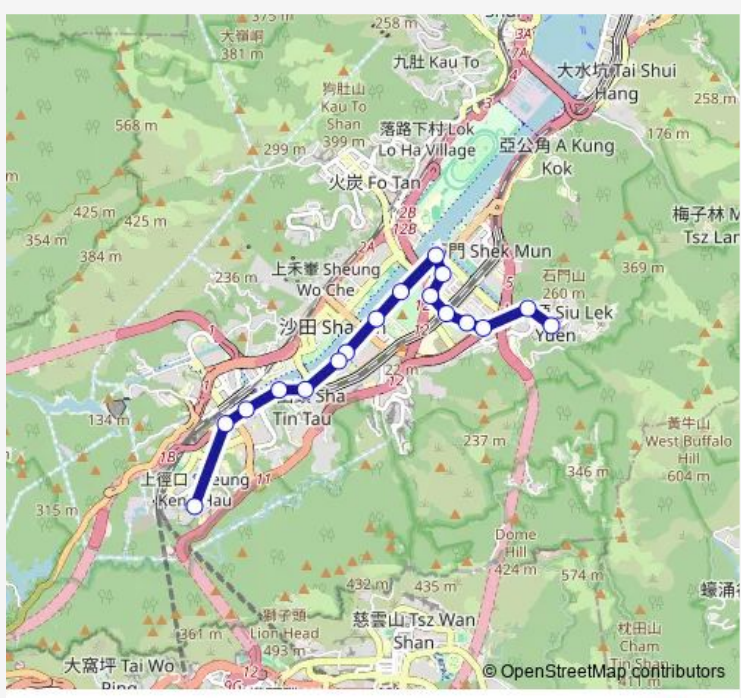

- Kwong Yuen Estate BUS Terminus
- SIU LEI Yuen Road Westbound, Near Pooi KEI College|Bus LAY-BY ON SIU LEI Yuen Road Between Kwong SIN Street AND SHA TIN WAI Road
- BUS LAY-BY ON SHA TIN WAI Road Outside Ngau PEI SHA Village
- Ngau PEI SHA Street, Outside YU Chui Court
- Chap WAI KON Street, Opposite City ONE Station|Chap WAI KON Street, Outside Prima Villa
- Ngan Shing Street, Opposite Pentecostal LAM HON Kwong School|Ngan Shing Street, Opposite YUE TIN Court
- Ngan Shing Street, Outside City ONE Shatin|Ngan Shing Street, Outside Ngan Shing Commercial Centre
- TAI Chung KIU Road, Outside City ONE Shatin|Tai Chung KIU Road Outside City ONE Shatin Block 5
- TAI Chung KIU Road, Outside Belair Gardens
- TAI Chung KIU Road, Near Garden Rivera
- TAI Chung KIU Road, Outside YUE Shing Court
- TAI Chung KIU Road, JAT MIN Chuen|Tai Chung KIU Road, JAT MIN Chuen
- CHE Kung MIU Road, Outside Chun Shek Estate|Che Kung MIU Road, BUS BAY Outside Chun Shek Estate
- CHE Kung MIU Road, Outside LEI UK Tsuen
- BUS LAY-BY ON CHE Kung MIU Road Opposite TAI WAI Station Public Transport Interchange|Che Kung MIU Road,

Route schedule
Kwong Yuen Estate BUS Terminus — HIN TIN Street,
Near Helen Liang Memorial Secondary School (Shatin)

Monday	06:00-19:30
Tuesday	06:00-19:30
Wednesday	06:00-19:30
Thursday	06:00-19:30
Friday	06:00-19:30
Saturday	06:00-19:30
Sunday	06:00-19:30

Route info
Direction: Kwong Yuen Estate BUS Terminus
Stops: 17
Trip Duration: 0 hour 22 min

804 — Kwong Yuen - HIN Keng BusMaps